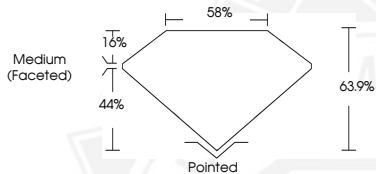

May 5, 2026
IGI Report Number **797680624**
PEAR BRILLIANT
NATURAL DIAMOND
7.44 X 4.68 X 2.99 MM
Carat Weight **0.60 CARAT**
Color Grade **J**
Clarity Grade **VS 1**
Cut Grade **VERY GOOD**
Polish **EXCELLENT**
Symmetry **EXCELLENT**
Fluorescence **NONE**
Inscription(s) **IGI 797680624**

May 5, 2026
IGI Report Number **797680624**
PEAR BRILLIANT
NATURAL DIAMOND
7.44 X 4.68 X 2.99 MM
Carat Weight **0.60 CARAT**
Color Grade **J**
Clarity Grade **VS 1**
Cut Grade **VERY GOOD**
Polish **EXCELLENT**
Symmetry **EXCELLENT**
Fluorescence **NONE**
Inscription(s) **IGI 797680624**