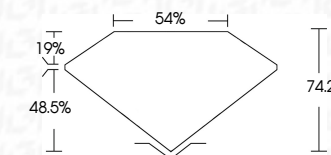

ELECTRONIC COPY

797678525
Report verification at igi.org

June 11, 2026
IGI Report Number **797678525**
Description **NATURAL DIAMOND**
Shape and Cutting Style **MARQUISE BRILLIANT**
Measurements **8.06 X 4.50 X 3.34 MM**
GRADING RESULTS
Carat Weight **0.73 CARAT**
Color Grade **NATURAL FANCY BLACK**

June 11, 2026
IGI Report Number **797678525**
Description **NATURAL DIAMOND**
Shape and Cutting Style **MARQUISE BRILLIANT**
Measurements **8.06 X 4.50 X 3.34 MM**
GRADING RESULTS
Carat Weight **0.73 CARAT**
Color Grade **NATURAL FANCY BLACK**
ADDITIONAL GRADING INFORMATION
Fluorescence **NONE**
Inscription(s) **797678525**

PROPORTIONS

Sample Image Used

COLOR

D - F	G - J	K - M	N - R	S - Z	FANCY
Colorless	Near Colorless	Slightly Tinted	Very Light Color	Light Color	

CLARITY

FL	IF	VVS ¹⁻²	VS ¹⁻²	SI ¹⁻²	I ¹⁻³
Flawless	Internally Flawless	Very Very Slightly Included	Very Slightly Included	Slightly Included	Included