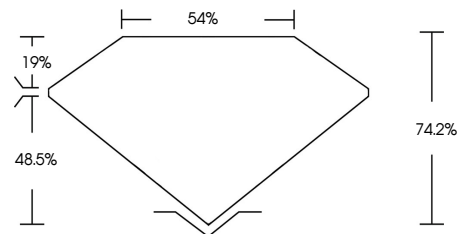

ELECTRONIC COPY

797678525
Report verification at igi.org

June 11, 2026
IGI Report Number **797678525**
Description **NATURAL DIAMOND**
Shape and Cutting Style **MARQUISE BRILLIANT**
Measurements **8.06 X 4.50 X 3.34 MM**
GRADING RESULTS
Carat Weight **0.73 CARAT**
Color Grade **NATURAL FANCY BLACK**

June 11, 2026
IGI Report Number **797678525**
Description **NATURAL DIAMOND**
Shape and Cutting Style **MARQUISE BRILLIANT**
Measurements **8.06 X 4.50 X 3.34 MM**
GRADING RESULTS
Carat Weight **0.73 CARAT**
Color Grade **NATURAL FANCY BLACK**
ADDITIONAL GRADING INFORMATION
Fluorescence **NONE**
Inscription(s) **797678525**

PROPORTIONS

Sample Image Used

COLOR

D - F	G - J	K - M	N - R	S - Z	FANCY
Colorless	Near Colorless	Slightly Tinted	Very Light Color	Light Color	

CLARITY

FL	IF	VVS ¹⁻²	VS ¹⁻²	SI ¹⁻²	I ¹⁻³
Flawless	Internally Flawless	Very Very Slightly Included	Very Slightly Included	Slightly Included	Included