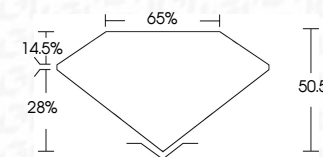

COLOR

D - F	G - J	K - M	N - R	S - Z	FANCY
Colorless	Near Colorless	Slightly Tinted	Very Light Color	Light Color	

CLARITY

FL	IF	VVS¹⁻²	VS¹⁻²	SI¹⁻²	I¹⁻³
Flawless	Internally Flawless	Very Very Slightly Included	Very Slightly Included	Slightly Included	Included

ADDITIONAL GRADING INFORMATION

Fluorescence **NONE**
Inscription(s) **797672548**