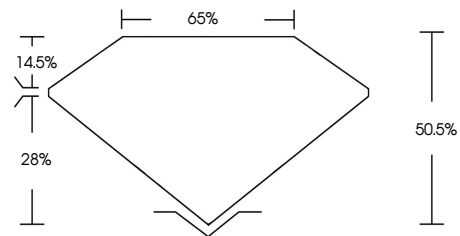

ELECTRONIC COPY

797672548
Report verification at igi.org

June 11, 2026
IGI Report Number **797672548**
Description **NATURAL DIAMOND**
Shape and Cutting Style **EMERALD MIXED CUT**
Measurements **6.12 X 4.57 X 2.31 MM**
GRADING RESULTS
Carat Weight **0.69 CARAT**
Color Grade **NATURAL FANCY BLACK**

June 11, 2026
IGI Report Number **797672548**
Description **NATURAL DIAMOND**
Shape and Cutting Style **EMERALD MIXED CUT**
Measurements **6.12 X 4.57 X 2.31 MM**
GRADING RESULTS
Carat Weight **0.69 CARAT**
Color Grade **NATURAL FANCY BLACK**
ADDITIONAL GRADING INFORMATION
Fluorescence **NONE**
Inscription(s) **797672548**

PROPORTIONS

Sample Image Used