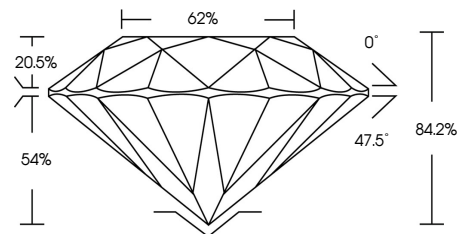

ELECTRONIC COPY

797672545
Report verification at igi.org

June 11, 2026
IGI Report Number **797672545**
Description **NATURAL DIAMOND**
Shape and Cutting Style **ROUND BRILLIANT**
Measurements **5.81 - 5.88 X 4.93 MM**
GRADING RESULTS
Carat Weight **1.14 CARAT**
Color Grade **NATURAL FANCY BLACK**

June 11, 2026
IGI Report Number **797672545**
Description **NATURAL DIAMOND**
Shape and Cutting Style **ROUND BRILLIANT**
Measurements **5.81 - 5.88 X 4.93 MM**
GRADING RESULTS
Carat Weight **1.14 CARAT**
Color Grade **NATURAL FANCY BLACK**

ADDITIONAL GRADING INFORMATION

Fluorescence **NONE**
Inscription(s) **797672545**

PROPORTIONS

Sample Image Used