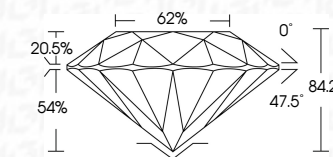

COLOR

D - F	G - J	K - M	N - R	S - Z	FANCY
Colorless	Near Colorless	Slightly Tinted	Very Light Color	Light Color	

CLARITY

FL	IF	VVS¹⁻²	VS¹⁻²	SI¹⁻²	I¹⁻³
Flawless	Internally Flawless	Very Very Slightly Included	Very Slightly Included	Slightly Included	Included

ADDITIONAL GRADING INFORMATION

Fluorescence **NONE**
Inscription(s) **797672545**