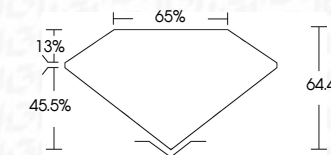

ELECTRONIC COPY

797672544
Report verification at igi.org

June 9, 2026
IGI Report Number **797672544**
Description **NATURAL DIAMOND**
Shape and Cutting Style **PEAR BRILLIANT**
Measurements **10.86 X 8.66 X 5.58 MM**
GRADING RESULTS
Carat Weight **3.16 CARATS**
Color Grade **NATURAL FANCY BLACK**

June 9, 2026
IGI Report Number **797672544**
Description **NATURAL DIAMOND**
Shape and Cutting Style **PEAR BRILLIANT**
Measurements **10.86 X 8.66 X 5.58 MM**
GRADING RESULTS
Carat Weight **3.16 CARATS**
Color Grade **NATURAL FANCY BLACK**

ADDITIONAL GRADING INFORMATION

Fluorescence **NONE**
Inscription(s) **797672544**

PROPORTIONS

Sample Image Used

COLOR

D - F	G - J	K - M	N - R	S - Z	FANCY
Colorless	Near Colorless	Slightly Tinted	Very Light Color	Light Color	

IGI

June 9, 2026
IGI Report No 797672544
PEAR BRILLIANT
10.86 X 8.66 X 5.58 MM
3.16 CARATS
NATURAL FANCY BLACK
Color Grade
Depth 64.4%
Table 65%
Girdle
Culet
Fluorescence
Inscription(s) 797672544
NONE