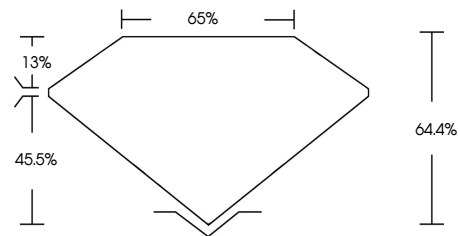

ELECTRONIC COPY

797672544
Report verification at igi.org

June 9, 2026
IGI Report Number **797672544**
Description **NATURAL DIAMOND**
Shape and Cutting Style **PEAR BRILLIANT**
Measurements **10.86 X 8.66 X 5.58 MM**
GRADING RESULTS
Carat Weight **3.16 CARATS**
Color Grade **NATURAL FANCY BLACK**

June 9, 2026
IGI Report Number **797672544**
Description **NATURAL DIAMOND**
Shape and Cutting Style **PEAR BRILLIANT**
Measurements **10.86 X 8.66 X 5.58 MM**
GRADING RESULTS
Carat Weight **3.16 CARATS**
Color Grade **NATURAL FANCY BLACK**

ADDITIONAL GRADING INFORMATION

Fluorescence **NONE**
Inscription(s) **797672544**

PROPORTIONS

Sample Image Used