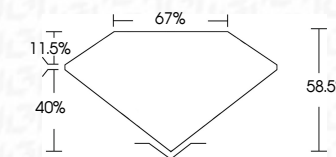

COLOR

D - F	G - J	K - M	N - R	S - Z	FANCY
Colorless	Near Colorless	Slightly Tinted	Very Light Color	Light Color	

CLARITY

FL	IF	VVS¹⁻²	VS¹⁻²	SI¹⁻²	I¹⁻³
Flawless	Internally Flawless	Very Very Slightly Included	Very Slightly Included	Slightly Included	Included

ADDITIONAL GRADING INFORMATION

Fluorescence **NONE**
Inscription(s) **797672543**