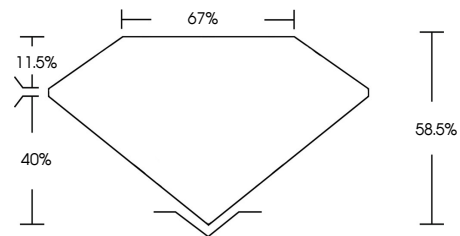

ELECTRONIC COPY

797672543
Report verification at igi.org

June 9, 2026
IGI Report Number **797672543**
Description **NATURAL DIAMOND**
Shape and Cutting Style **PEAR BRILLIANT**
Measurements **12.06 X 7.13 X 4.17 MM**
GRADING RESULTS
Carat Weight **2.32 CARATS**
Color Grade **NATURAL FANCY BLACK**

June 9, 2026
IGI Report Number **797672543**
Description **NATURAL DIAMOND**
Shape and Cutting Style **PEAR BRILLIANT**
Measurements **12.06 X 7.13 X 4.17 MM**
GRADING RESULTS
Carat Weight **2.32 CARATS**
Color Grade **NATURAL FANCY BLACK**

ADDITIONAL GRADING INFORMATION

Fluorescence **NONE**
Inscription(s) **797672543**

PROPORTIONS

Sample Image Used