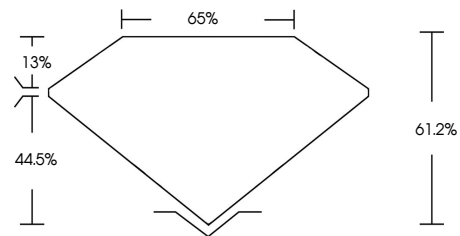

ELECTRONIC COPY

797672542
Report verification at igi.org

June 9, 2026
IGI Report Number **797672542**
Description **NATURAL DIAMOND**
Shape and Cutting Style **PEAR BRILLIANT**
Measurements **11.09 X 9.05 X 5.54 MM**
GRADING RESULTS
Carat Weight **3.59 CARATS**
Color Grade **NATURAL FANCY BLACK**

June 9, 2026
IGI Report Number **797672542**
Description **NATURAL DIAMOND**
Shape and Cutting Style **PEAR BRILLIANT**
Measurements **11.09 X 9.05 X 5.54 MM**
GRADING RESULTS
Carat Weight **3.59 CARATS**
Color Grade **NATURAL FANCY BLACK**
ADDITIONAL GRADING INFORMATION
Fluorescence **NONE**
Inscription(s) **797672542**

PROPORTIONS

Sample Image Used

COLOR

D - F	G - J	K - M	N - R	S - Z	FANCY
Colorless	Near Colorless	Slightly Tinted	Very Light Color	Light Color	

CLARITY

FL	IF	VVS ¹⁻²	VS ¹⁻²	SI ¹⁻²	I ¹⁻³
Flawless	Internally Flawless	Very Very Slightly Included	Very Slightly Included	Slightly Included	Included