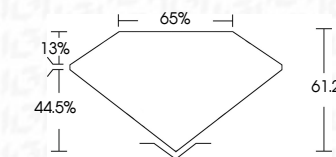

ELECTRONIC COPY

797672542
Report verification at igi.org

June 9, 2026
IGI Report Number **797672542**
Description **NATURAL DIAMOND**
Shape and Cutting Style **PEAR BRILLIANT**
Measurements **11.09 X 9.05 X 5.54 MM**
GRADING RESULTS
Carat Weight **3.59 CARATS**
Color Grade **NATURAL FANCY BLACK**

June 9, 2026
IGI Report Number **797672542**
Description **NATURAL DIAMOND**
Shape and Cutting Style **PEAR BRILLIANT**
Measurements **11.09 X 9.05 X 5.54 MM**
GRADING RESULTS
Carat Weight **3.59 CARATS**
Color Grade **NATURAL FANCY BLACK**
ADDITIONAL GRADING INFORMATION
Fluorescence **NONE**
Inscription(s) **797672542**

PROPORTIONS

Sample Image Used

COLOR

D - F	G - J	K - M	N - R	S - Z	FANCY
Colorless	Near Colorless	Slightly Tinted	Very Light Color	Light Color	

CLARITY

FL	IF	VVS ¹⁻²	VS ¹⁻²	SI ¹⁻²	I ¹⁻³
Flawless	Internally Flawless	Very Very Slightly Included	Very Slightly Included	Slightly Included	Included

ADDITIONAL GRADING INFORMATION

Fluorescence **NONE**
Inscription(s) **797672542**

IGI

June 9, 2026
IGI Report No 797672542
PEAR BRILLIANT
11.09 X 9.05 X 5.54 MM
3.59 CARATS
NATURAL FANCY BLACK
Color Grade
Depth 61.2%
Table 13%
Girdle 65%
None
Inscriptions(s) 797672542