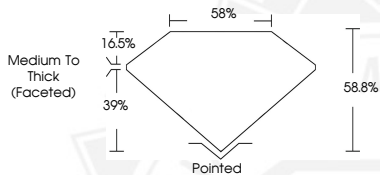

May 14, 2026

IGI Report Number **797659766**

PEAR BRILLIANT

NATURAL DIAMOND

7.74 X 4.93 X 2.90 MM

Carat Weight **0.70 CARAT**

Color Grade **K**

Clarity Grade **I.F.**

Cut Grade **VERY GOOD**

Polish **EXCELLENT**

Symmetry **EXCELLENT**

Fluorescence **NONE**

Inscription(s) **IGI 797659766**

May 14, 2026

IGI Report Number **797659766**

PEAR BRILLIANT

NATURAL DIAMOND

7.74 X 4.93 X 2.90 MM

Carat Weight **0.70 CARAT**

Color Grade **K**

Clarity Grade **I.F.**

Cut Grade **VERY GOOD**

Polish **EXCELLENT**

Symmetry **EXCELLENT**

Fluorescence **NONE**

Inscription(s) **IGI 797659766**