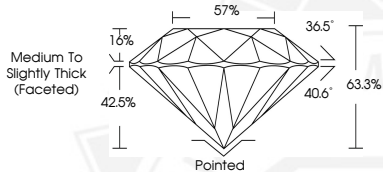

June 4, 2026

IGI Report Number **795659839**

**ROUND BRILLIANT
NATURAL DIAMOND
5.20 - 5.23 X 3.31 MM**

Carat Weight	0.56 CARAT
Color Grade	J
Clarity Grade	VVS 1
Cut Grade	EXCELLENT
Polish	EXCELLENT
Symmetry	EXCELLENT
Fluorescence	NONE
Inscription(s)	IGI 795659839

June 4, 2026

IGI Report Number **795659839**

**ROUND BRILLIANT
NATURAL DIAMOND
5.20 - 5.23 X 3.31 MM**

Carat Weight	0.56 CARAT
Color Grade	J
Clarity Grade	VVS 1
Cut Grade	EXCELLENT
Polish	EXCELLENT
Symmetry	EXCELLENT
Fluorescence	NONE
Inscription(s)	IGI 795659839