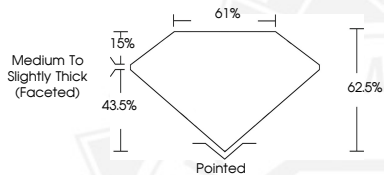

May 27, 2026

IGI Report Number 795659766

PEAR BRILLIANT

NATURAL DIAMOND

7.14 X 4.48 X 2.80 MM

Carat Weight 0.54 CARAT

Color Grade I

Clarity Grade VVS 1

Cut Grade EXCELLENT

Polish EXCELLENT

Symmetry EXCELLENT

Fluorescence NONE

Inscription(s) IGI 795659766