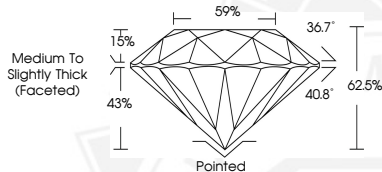

May 22, 2026

IGI Report Number 795659623

**ROUND BRILLIANT
NATURAL DIAMOND**
5.04 - 5.06 X 3.16 MM

Carat Weight 0.51 CARAT
Color Grade J
Clarity Grade VVS 1
Cut Grade EXCELLENT
Polish EXCELLENT
Symmetry EXCELLENT
Fluorescence NONE
Inscription(s) IGI 795659623