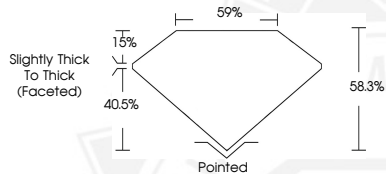

May 7, 2026

IGI Report Number 795659221

HEART BRILLIANT

NATURAL DIAMOND

5.01 X 5.49 X 3.20 MM

Carat Weight 0.50 CARAT

Color Grade I

Clarity Grade VVS 1

Cut Grade VERY GOOD

Polish EXCELLENT

Symmetry EXCELLENT

Fluorescence NONE

Inscription(s) (IGI) 795659221