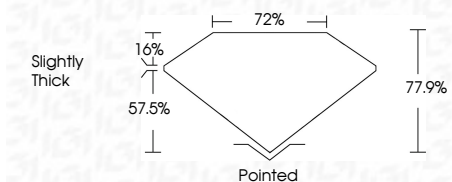

ELECTRONIC COPY

795618217
Report verification at igi.org

May 5, 2026
IGI Report Number **795618217**
Description **NATURAL DIAMOND**
Shape and Cutting Style **PRINCESS CUT**
Measurements **5.25 X 5.24 X 4.08 MM**

GRADING RESULTS

Carat Weight **1.00 CARAT**
Color Grade **G**
Clarity Grade **VVS 1**
Cut Grade **VERY GOOD**

ADDITIONAL GRADING INFORMATION

Polish **EXCELLENT**
Symmetry **EXCELLENT**
Fluorescence **NONE**
Inscription(s) **IGI 795618217**

IGI

May 5, 2026
IGI Report No. 795618217
PRINCESS CUT
5.25 X 5.24 X 4.08 MM
1.00 CARAT
G
VVS 1
VERY GOOD
77.9%
72%
Slightly Thick
Pointed
EXCELLENT
EXCELLENT
NONE
IGI 795618217

DIAMOND REPORT

May 5, 2026
IGI Report Number **795618217**
Description **NATURAL DIAMOND**
Shape and Cutting Style **PRINCESS CUT**
Measurements **5.25 X 5.24 X 4.08 MM**