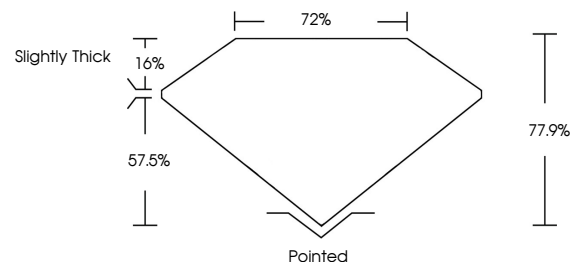

GRADING RESULTS

Carat Weight **1.00 CARAT**
Color Grade **G**
Clarity Grade **VVS 1**
Cut Grade **VERY GOOD**

ADDITIONAL GRADING INFORMATION

Polish **EXCELLENT**
Symmetry **EXCELLENT**
Fluorescence **NONE**
Inscription(s) **IGI 795618217**

IGI

May 5, 2026
IGI Report No. 795618217
PRINCESS CUT
5.25 X 5.24 X 4.08 MM
1.00 CARAT
G
VVS 1
VERY GOOD
77.9%
72%
Slightly Thick
Pointed
EXCELLENT
EXCELLENT
NONE
IGI 795618217

DIAMOND REPORT

May 5, 2026
IGI Report Number **795618217**
Description **NATURAL DIAMOND**
Shape and Cutting Style **PRINCESS CUT**
Measurements **5.25 X 5.24 X 4.08 MM**

PROPORTIONS

Sample Image Used

CLARITY CHARACTERISTICS

KEY TO SYMBOLS

Red symbols indicate internal characteristics.
Green symbols indicate external characteristics.

COLOR

D - F	G - J	K - M	N - R	S - Z	FANCY
Colorless	Near Colorless	Slightly Tinted	Very Light Color	Light Color	