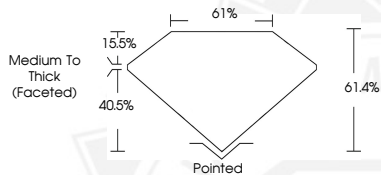

June 1, 2026
IGI Report Number **794671561**
PEAR BRILLIANT
NATURAL DIAMOND
8.27 X 5.31 X 3.26 MM
Carat Weight **0.90 CARAT**
Color Grade **G**
Clarity Grade **VS 2**
Cut Grade **VERY GOOD**
Polish **EXCELLENT**
Symmetry **EXCELLENT**
Fluorescence **NONE**
Inscription(s) **IGI 794671561**

June 1, 2026
IGI Report Number **794671561**
PEAR BRILLIANT
NATURAL DIAMOND
8.27 X 5.31 X 3.26 MM
Carat Weight **0.90 CARAT**
Color Grade **G**
Clarity Grade **VS 2**
Cut Grade **VERY GOOD**
Polish **EXCELLENT**
Symmetry **EXCELLENT**
Fluorescence **NONE**
Inscription(s) **IGI 794671561**