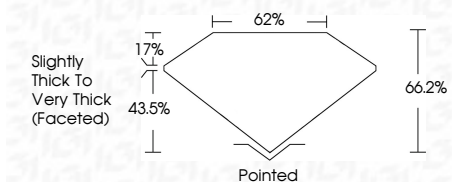

ELECTRONIC COPY

794665576
Report verification at igi.org

April 27, 2026
IGI Report Number **794665576**
Description **NATURAL DIAMOND**
Shape and Cutting Style **PEAR BRILLIANT**
Measurements **13.59 X 7.40 X 4.90 MM**

GRADING RESULTS

Carat Weight **3.01 CARATS**
Color Grade **J**
Clarity Grade **SI 1**
Cut Grade **VERY GOOD**

Sample Image Used

ADDITIONAL GRADING INFORMATION

Polish **EXCELLENT**
Symmetry **EXCELLENT**
Fluorescence **STRONG**
Inscription(s) **(IGI) 794665576**

IGI

April 27, 2026
IGI Report No 794665576
PEAR BRILLIANT
13.59 X 7.40 X 4.90 MM
3.01 CARATS
J
Color Grade
SI 1
VERY GOOD
66.2%
62%
Slightly Thick to Very Thick (Faceted)
Pointed
EXCELLENT
EXCELLENT
STRONG
STRONG
(IGI) 794665576