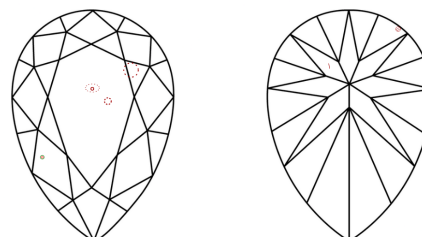

ELECTRONIC COPY

794665576
Report verification at igi.org

April 27, 2026
IGI Report Number **794665576**
Description **NATURAL DIAMOND**
Shape and Cutting Style **PEAR BRILLIANT**
Measurements **13.59 X 7.40 X 4.90 MM**

GRADING RESULTS

Carat Weight **3.01 CARATS**
Color Grade **J**
Clarity Grade **SI 1**
Cut Grade **VERY GOOD**

Sample Image Used

ADDITIONAL GRADING INFORMATION

Polish **EXCELLENT**
Symmetry **EXCELLENT**
Fluorescence **STRONG**
Inscription(s) **(IGI) 794665576**

IGI

April 27, 2026
IGI Report No 794665576
PEAR BRILLIANT
13.59 X 7.40 X 4.90 MM
3.01 CARATS
J
Color Grade
SI 1
VERY GOOD
66.2%
62%
Slightly Thick to Very Thick (Faceted)
Pointed
EXCELLENT
EXCELLENT
STRONG
STRONG
(IGI) 794665576

PROPORTIONS

CLARITY CHARACTERISTICS

KEY TO SYMBOLS

Red symbols indicate internal characteristics.
Green symbols indicate external characteristics.

COLOR

D - F	G - J	K - M	N - R	S - Z	FANCY
Colorless	Near Colorless	Slightly Tinted	Very Light Color	Light Color	