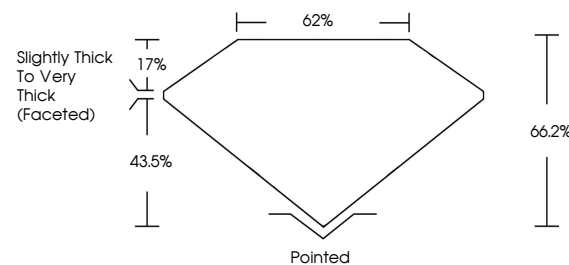

ELECTRONIC COPY

794665576
Report verification at igi.org

April 27, 2026
IGI Report Number **794665576**
Description **NATURAL DIAMOND**
Shape and Cutting Style **PEAR BRILLIANT**
Measurements **13.59 X 7.40 X 4.90 MM**

GRADING RESULTS

Carat Weight **3.01 CARATS**
Color Grade **J**
Clarity Grade **SI 1**
Cut Grade **VERY GOOD**

Sample Image Used

ADDITIONAL GRADING INFORMATION

Polish **EXCELLENT**
Symmetry **EXCELLENT**
Fluorescence **STRONG**
Inscription(s) **(IGI) 794665576**

IGI

April 27, 2026
IGI Report No 794665576
PEAR BRILLIANT
13.59 X 7.40 X 4.90 MM
3.01 CARATS
J
Color Grade
SI 1
VERY GOOD
66.2%
62%
Slightly Thick to Very Thick (Faceted)
Pointed
EXCELLENT
EXCELLENT
STRONG
STRONG
(IGI) 794665576

PROPORTIONS

CLARITY CHARACTERISTICS

KEY TO SYMBOLS

Red symbols indicate internal characteristics.
Green symbols indicate external characteristics.

COLOR

D - F	G - J	K - M	N - R	S - Z	FANCY
Colorless	Near Colorless	Slightly Tinted	Very Light Color	Light Color	