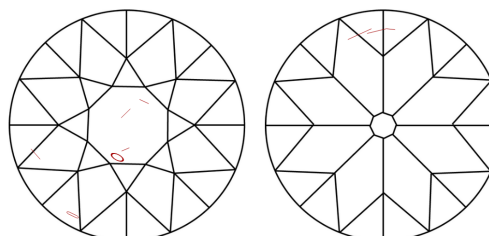

ELECTRONIC COPY

794652703
Report verification at igi.org

April 28, 2026
IGI Report Number **794652703**
Description **NATURAL DIAMOND**
Shape and Cutting Style **OLD EUROPEAN CUT**
Measurements **6.95 - 6.99 X 4.61 MM**

IGI

April 28, 2026
IGI Report No 794652703
OLD EUROPEAN CUT
6.95 - 6.99 X 4.61 MM
1.50 CARAT J
Color Grade VERY GOOD
SI 1
Depth 66.2%
Table 53%
Girdle Medium To Slightly Thick
Culet Large
Polish EXCELLENT
Symmetry VERY GOOD
Fluorescence NONE
Inscriptions(s) IGI 794652703

Sample Image Used

PROPORTIONS

CLARITY CHARACTERISTICS

KEY TO SYMBOLS

Red symbols indicate internal characteristics.
Green symbols indicate external characteristics.

COLOR

| D - F | G - J | K - M | N - R | S - Z | FANCY |
|-----------|----------------|-----------------|------------------|-------------|-------|
| Colorless | Near Colorless | Slightly Tinted | Very Light Color | Light Color | |

April 28, 2026
IGI Report Number **794652703**
Description **NATURAL DIAMOND**
Shape and Cutting Style **OLD EUROPEAN CUT**
Measurements **6.95 - 6.99 X 4.61 MM**
GRADING RESULTS
Carat Weight **1.50 CARAT**
Color Grade **J**
Clarity Grade **SI 1**
Cut Grade **VERY GOOD**
ADDITIONAL GRADING INFORMATION
Polish **EXCELLENT**
Symmetry **VERY GOOD**
Fluorescence **NONE**
Inscription(s) **IGI 794652703**