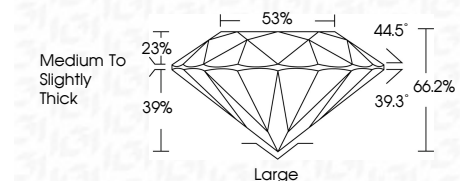

ELECTRONIC COPY

794652703
Report verification at igi.org

April 28, 2026
IGI Report Number **794652703**
Description **NATURAL DIAMOND**
Shape and Cutting Style **OLD EUROPEAN CUT**
Measurements **6.95 - 6.99 X 4.61 MM**

GRADING RESULTS

Carat Weight **1.50 CARAT**
Color Grade **J**
Clarity Grade **SI 1**
Cut Grade **VERY GOOD**

ADDITIONAL GRADING INFORMATION

Polish **EXCELLENT**
Symmetry **VERY GOOD**
Fluorescence **NONE**
Inscription(s) **IGI 794652703**

IGI

April 28, 2026
IGI Report No 794652703
OLD EUROPEAN CUT
6.95 - 6.99 X 4.61 MM
1.50 CARAT J
Color Grade VERY GOOD
SI 1
Depth 66.2%
Table 53%
Girdle Medium To Slightly Thick
Culet Large
Polish EXCELLENT
Symmetry VERY GOOD
Fluorescence NONE
Inscriptions(s) IGI 794652703

April 28, 2026
IGI Report Number **794652703**
Description **NATURAL DIAMOND**
Shape and Cutting Style **OLD EUROPEAN CUT**
Measurements **6.95 - 6.99 X 4.61 MM**
GRADING RESULTS
Carat Weight **1.50 CARAT**
Color Grade **J**
Clarity Grade **SI 1**
Cut Grade **VERY GOOD**
ADDITIONAL GRADING INFORMATION
Polish **EXCELLENT**
Symmetry **VERY GOOD**
Fluorescence **NONE**
Inscription(s) **IGI 794652703**