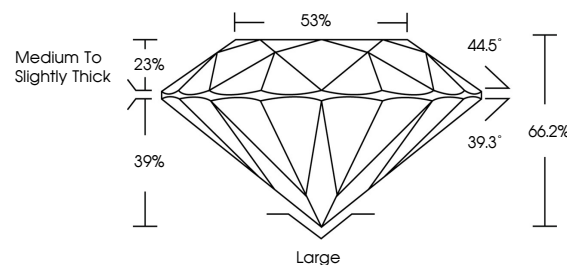

PROPORTIONS