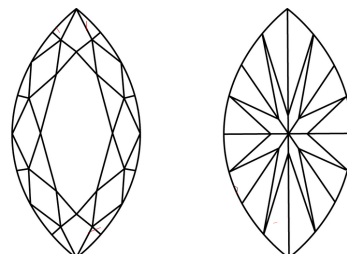

GRADING RESULTS

Carat Weight **1.50 CARAT**
Color Grade **K**
Clarity Grade **VS 2**
Cut Grade **VERY GOOD**

ADDITIONAL GRADING INFORMATION

Polish **EXCELLENT**
Symmetry **EXCELLENT**
Fluorescence **SLIGHT**
Inscription(s) **(IGI) 794652588**

IGI

April 28, 2026
IGI Report No 794652588
MARQUISE BRILLIANT
11.37 X 5.97 X 3.76 MM
1.50 CARAT
K
VS 2
VERY GOOD
63%
59%
Slightly Thick To Thick (Faceted)
Pointed
EXCELLENT
EXCELLENT
SLIGHT
(IGI) 794652588

Sample Image Used

PROPORTIONS

CLARITY CHARACTERISTICS

KEY TO SYMBOLS

Red symbols indicate internal characteristics.
Green symbols indicate external characteristics.

COLOR

D - F	G - J	K - M	N - R	S - Z	FANCY
Colorless	Near Colorless	Slightly Tinted	Very Light Color	Light Color	

CLARITY

FL	IF	VVS ¹⁻²	VS ¹⁻²	SI ¹⁻²	I ¹⁻³
Flawless	Internally Flawless	Very Very Slightly Included	Very Slightly Included	Slightly Included	Included