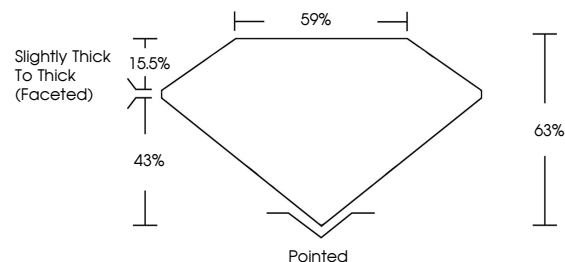

ELECTRONIC COPY

794652588
Report verification at igi.org

April 28, 2026
IGI Report Number **794652588**
Description **NATURAL DIAMOND**
Shape and Cutting Style **MARQUISE BRILLIANT**
Measurements **11.37 X 5.97 X 3.76 MM**

GRADING RESULTS

Carat Weight **1.50 CARAT**
Color Grade **K**
Clarity Grade **VS 2**
Cut Grade **VERY GOOD**

ADDITIONAL GRADING INFORMATION

Polish **EXCELLENT**
Symmetry **EXCELLENT**
Fluorescence **SLIGHT**
Inscription(s) **(IGI) 794652588**

IGI

April 28, 2026
IGI Report No 794652588
MARQUISE BRILLIANT
11.37 X 5.97 X 3.76 MM
1.50 CARAT
K
VS 2
VERY GOOD
63%
59%
Slightly Thick To Thick (Faceted)
Pointed
EXCELLENT
EXCELLENT
SLIGHT
(IGI) 794652588

Sample Image Used

PROPORTIONS

CLARITY CHARACTERISTICS

KEY TO SYMBOLS

Red symbols indicate internal characteristics.
Green symbols indicate external characteristics.

COLOR

D - F	G - J	K - M	N - R	S - Z	FANCY
Colorless	Near Colorless	Slightly Tinted	Very Light Color	Light Color	