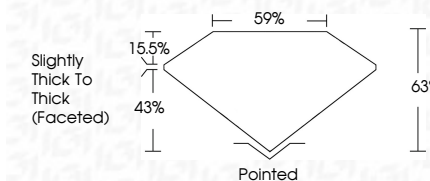

ELECTRONIC COPY

794652588
Report verification at igi.org

April 28, 2026
IGI Report Number **794652588**
Description **NATURAL DIAMOND**
Shape and Cutting Style **MARQUISE BRILLIANT**
Measurements **11.37 X 5.97 X 3.76 MM**

GRADING RESULTS

Carat Weight **1.50 CARAT**
Color Grade **K**
Clarity Grade **VS 2**
Cut Grade **VERY GOOD**

ADDITIONAL GRADING INFORMATION

Polish **EXCELLENT**
Symmetry **EXCELLENT**
Fluorescence **SLIGHT**
Inscription(s) **(IGI) 794652588**

IGI

April 28, 2026
IGI Report No 794652588
MARQUISE BRILLIANT
11.37 X 5.97 X 3.76 MM
1.50 CARAT
K
VS 2
VERY GOOD
63%
59%
Slightly Thick To Thick (Faceted)
Pointed
EXCELLENT
EXCELLENT
SLIGHT
(IGI) 794652588