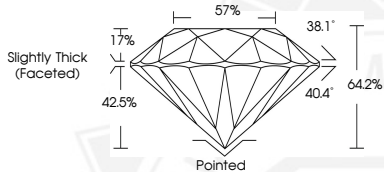

May 11, 2026

IGI Report Number 794652357

ROUND BRILLIANT

NATURAL DIAMOND

4.93 - 4.98 X 3.18 MM

Carat Weight 0.50 CARAT

Color Grade J

Clarity Grade VVS 1

Cut Grade VERY GOOD

Polish EXCELLENT

Symmetry EXCELLENT

Fluorescence NONE

Inscription(s) IGI 794652357