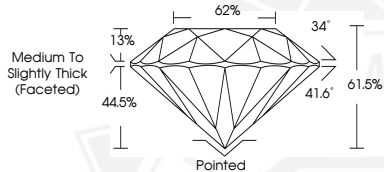

April 30, 2026
IGI Report Number 794651151
ROUND BRILLIANT
NATURAL DIAMOND
4.28 - 4.30 X 2.64 MM
0.30 CARAT
I
VVS 1
EXCELLENT
EXCELLENT
EXCELLENT
NONE
IGI 794651151

April 30, 2026
IGI Report Number 794651151
ROUND BRILLIANT
NATURAL DIAMOND
4.28 - 4.30 X 2.64 MM
0.30 CARAT
I
VVS 1
EXCELLENT
EXCELLENT
EXCELLENT
NONE
IGI 794651151