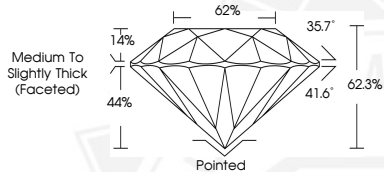

April 30, 2026
IGI Report Number 794650998
ROUND BRILLIANT
NATURAL DIAMOND
5.87 - 5.90 X 3.67 MM
0.80 CARAT
I
VVS 2
EXCELLENT
EXCELLENT
EXCELLENT
NONE
IGI 794650998

April 30, 2026
IGI Report Number 794650998
ROUND BRILLIANT
NATURAL DIAMOND
5.87 - 5.90 X 3.67 MM
0.80 CARAT
I
VVS 2
EXCELLENT
EXCELLENT
EXCELLENT
NONE
IGI 794650998