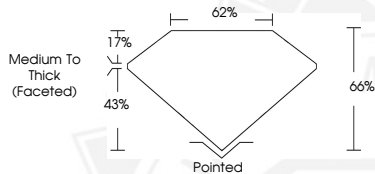

June 12, 2026
IGI Report Number **794643637**
PEAR BRILLIANT
NATURAL DIAMOND
7.13 X 4.20 X 2.77 MM
Carat Weight **0.50 CARAT**
Color Grade **J**
Clarity Grade **SI 1**
Cut Grade **VERY GOOD**
Polish **VERY GOOD**
Symmetry **VERY GOOD**
Fluorescence **SLIGHT**
Inscription(s) **IGI 794643637**

June 12, 2026
IGI Report Number **794643637**
PEAR BRILLIANT
NATURAL DIAMOND
7.13 X 4.20 X 2.77 MM
Carat Weight **0.50 CARAT**
Color Grade **J**
Clarity Grade **SI 1**
Cut Grade **VERY GOOD**
Polish **VERY GOOD**
Symmetry **VERY GOOD**
Fluorescence **SLIGHT**
Inscription(s) **IGI 794643637**