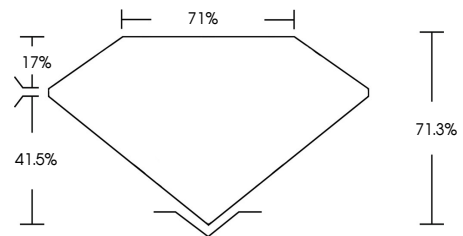

ELECTRONIC COPY

793603147
Report verification at igi.org

DIAMOND REPORT

June 5, 2026
IGI Report Number **793603147**
Description **NATURAL DIAMOND**
Shape and Cutting Style **RADIANT CUT**
Measurements **7.14 X 6.98 X 4.98 MM**
GRADING RESULTS
Carat Weight **2.44 CARATS**
Color Grade **NATURAL FANCY BLACK**
ADDITIONAL GRADING INFORMATION
Fluorescence **NONE**
Inscription(s) **793603147**

PROPORTIONS

Sample Image Used

June 5, 2026
IGI Report Number **793603147**
Description **NATURAL DIAMOND**
Shape and Cutting Style **RADIANT CUT**
Measurements **7.14 X 6.98 X 4.98 MM**
GRADING RESULTS
Carat Weight **2.44 CARATS**
Color Grade **NATURAL FANCY BLACK**

ADDITIONAL GRADING INFORMATION

Fluorescence **NONE**
Inscription(s) **793603147**

IGI

June 5, 2026
IGI Report No. **793603147**
RADIANT CUT
7.14 X 6.98 X 4.98 MM
2.44 CARATS
NATURAL FANCY BLACK
Color Grade
Depth 71.3%
Table 71%
Girdle
Culet
Fluorescence **NONE**
Inscription(s) **793603147**