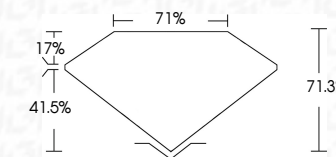

ELECTRONIC COPY

793603147
Report verification at igi.org

DIAMOND REPORT

June 5, 2026
IGI Report Number **793603147**
Description **NATURAL DIAMOND**
Shape and Cutting Style **RADIANT CUT**
Measurements **7.14 X 6.98 X 4.98 MM**
GRADING RESULTS
Carat Weight **2.44 CARATS**
Color Grade **NATURAL FANCY BLACK**
ADDITIONAL GRADING INFORMATION
Fluorescence **NONE**
Inscription(s) **793603147**

PROPORTIONS

Sample Image Used

June 5, 2026
IGI Report Number **793603147**
Description **NATURAL DIAMOND**
Shape and Cutting Style **RADIANT CUT**
Measurements **7.14 X 6.98 X 4.98 MM**
GRADING RESULTS
Carat Weight **2.44 CARATS**
Color Grade **NATURAL FANCY BLACK**

ADDITIONAL GRADING INFORMATION

Fluorescence **NONE**
Inscription(s) **793603147**

IGI

June 5, 2026
IGI Report No. **793603147**
RADIANT CUT
7.14 X 6.98 X 4.98 MM
2.44 CARATS
NATURAL FANCY BLACK
Color Grade
Depth 71.3%
Table 71%
Girdle
Culet
Fluorescence **NONE**
Inscription(s) **793603147**