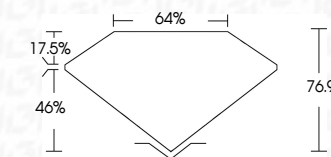

ELECTRONIC COPY

793603142
Report verification at igi.org

June 5, 2026
IGI Report Number **793603142**
Description **NATURAL DIAMOND**
Shape and Cutting Style **RADIANT CUT**
Measurements **7.42 X 6.41 X 4.93 MM**
GRADING RESULTS
Carat Weight **2.23 CARATS**
Color Grade **NATURAL FANCY BLACK**

June 5, 2026
IGI Report Number **793603142**
Description **NATURAL DIAMOND**
Shape and Cutting Style **RADIANT CUT**
Measurements **7.42 X 6.41 X 4.93 MM**
GRADING RESULTS
Carat Weight **2.23 CARATS**
Color Grade **NATURAL FANCY BLACK**

ADDITIONAL GRADING INFORMATION

Fluorescence **NONE**
Inscription(s) **793603142**

PROPORTIONS

Sample Image Used

COLOR

D - F	G - J	K - M	N - R	S - Z	FANCY
Colorless	Near Colorless	Slightly Tinted	Very Light Color	Light Color	

IGI

June 5, 2026
IGI Report No **793603142**
RADIANT CUT
7.42 X 6.41 X 4.93 MM
Carat Weight **2.23 CARATS**
Color Grade **NATURAL FANCY BLACK**
Depth **76.9%**
Table **64%**
Girdle
Culet **NONE**
Fluorescence
Inscription(s) **793603142**