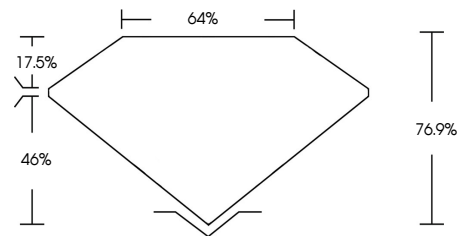

ELECTRONIC COPY

793603142
Report verification at igi.org

June 5, 2026
IGI Report Number **793603142**
Description **NATURAL DIAMOND**
Shape and Cutting Style **RADIANT CUT**
Measurements **7.42 X 6.41 X 4.93 MM**
GRADING RESULTS
Carat Weight **2.23 CARATS**
Color Grade **NATURAL FANCY BLACK**

June 5, 2026
IGI Report Number **793603142**
Description **NATURAL DIAMOND**
Shape and Cutting Style **RADIANT CUT**
Measurements **7.42 X 6.41 X 4.93 MM**
GRADING RESULTS
Carat Weight **2.23 CARATS**
Color Grade **NATURAL FANCY BLACK**

ADDITIONAL GRADING INFORMATION

Fluorescence **NONE**
Inscription(s) **793603142**

PROPORTIONS

Sample Image Used