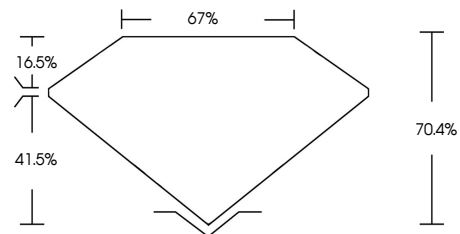

ELECTRONIC COPY

793603139
Report verification at igi.org

June 5, 2026
IGI Report Number **793603139**
Description **NATURAL DIAMOND**
Shape and Cutting Style **RADIANT CUT**
Measurements **6.88 X 6.70 X 4.72 MM**
GRADING RESULTS
Carat Weight **2.10 CARATS**
Color Grade **NATURAL FANCY BLACK**

June 5, 2026
IGI Report Number **793603139**
Description **NATURAL DIAMOND**
Shape and Cutting Style **RADIANT CUT**
Measurements **6.88 X 6.70 X 4.72 MM**
GRADING RESULTS
Carat Weight **2.10 CARATS**
Color Grade **NATURAL FANCY BLACK**

ADDITIONAL GRADING INFORMATION

Fluorescence **NONE**
Inscription(s) **793603139**

PROPORTIONS

Sample Image Used