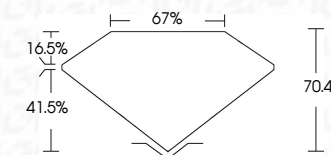

ELECTRONIC COPY

793603139
Report verification at igi.org

June 5, 2026
IGI Report Number **793603139**
Description **NATURAL DIAMOND**
Shape and Cutting Style **RADIANT CUT**
Measurements **6.88 X 6.70 X 4.72 MM**
GRADING RESULTS
Carat Weight **2.10 CARATS**
Color Grade **NATURAL FANCY BLACK**

June 5, 2026
IGI Report Number **793603139**
Description **NATURAL DIAMOND**
Shape and Cutting Style **RADIANT CUT**
Measurements **6.88 X 6.70 X 4.72 MM**
GRADING RESULTS
Carat Weight **2.10 CARATS**
Color Grade **NATURAL FANCY BLACK**

ADDITIONAL GRADING INFORMATION

Fluorescence **NONE**
Inscription(s) **793603139**

PROPORTIONS

Sample Image Used

COLOR

D - F	G - J	K - M	N - R	S - Z	FANCY
Colorless	Near Colorless	Slightly Tinted	Very Light Color	Light Color	

IGI

June 5, 2026
IGI Report No **793603139**
RADIANT CUT
6.88 X 6.70 X 4.72 MM
Carat Weight **2.10 CARATS**
Color Grade **NATURAL FANCY BLACK**
Depth **70.4%**
Table **67%**
Clarity **NONE**
Fluorescence **NONE**
Inscription(s) **793603139**