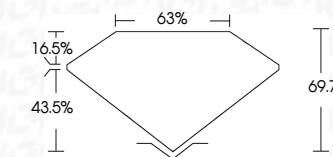

ELECTRONIC COPY

793603137
Report verification at igi.org

June 5, 2026
IGI Report Number **793603137**
Description **NATURAL DIAMOND**
Shape and Cutting Style **RADIANT CUT**
Measurements **7.63 X 6.53 X 4.55 MM**
GRADING RESULTS
Carat Weight **2.05 CARATS**
Color Grade **NATURAL FANCY BLACK**

June 5, 2026
IGI Report Number **793603137**
Description **NATURAL DIAMOND**
Shape and Cutting Style **RADIANT CUT**
Measurements **7.63 X 6.53 X 4.55 MM**
GRADING RESULTS
Carat Weight **2.05 CARATS**
Color Grade **NATURAL FANCY BLACK**

ADDITIONAL GRADING INFORMATION

Fluorescence **NONE**
Inscription(s) **793603137**

PROPORTIONS

Sample Image Used

COLOR

D - F	G - J	K - M	N - R	S - Z	FANCY
Colorless	Near Colorless	Slightly Tinted	Very Light Color	Light Color	