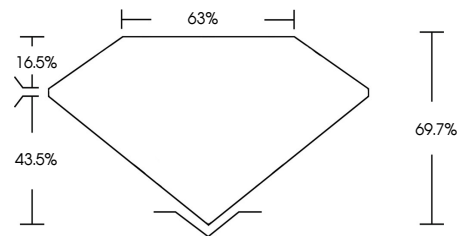

ELECTRONIC COPY

793603137
Report verification at igi.org

June 5, 2026
IGI Report Number **793603137**
Description **NATURAL DIAMOND**
Shape and Cutting Style **RADIANT CUT**
Measurements **7.63 X 6.53 X 4.55 MM**
GRADING RESULTS
Carat Weight **2.05 CARATS**
Color Grade **NATURAL FANCY BLACK**

June 5, 2026
IGI Report Number **793603137**
Description **NATURAL DIAMOND**
Shape and Cutting Style **RADIANT CUT**
Measurements **7.63 X 6.53 X 4.55 MM**
GRADING RESULTS
Carat Weight **2.05 CARATS**
Color Grade **NATURAL FANCY BLACK**

ADDITIONAL GRADING INFORMATION

Fluorescence **NONE**
Inscription(s) **793603137**

PROPORTIONS

Sample Image Used