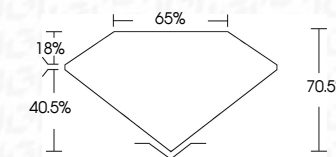

ELECTRONIC COPY

793603135
Report verification at igi.org

DIAMOND REPORT

June 5, 2026
IGI Report Number **793603135**
Description **NATURAL DIAMOND**
Shape and Cutting Style **RADIANT CUT**
Measurements **5.94 X 5.87 X 4.14 MM**
GRADING RESULTS
Carat Weight **1.39 CARAT**
Color Grade **NATURAL FANCY BLACK**
ADDITIONAL GRADING INFORMATION
Fluorescence **NONE**
Inscription(s) **793603135**

PROPORTIONS

Sample Image Used

June 5, 2026
IGI Report Number **793603135**
Description **NATURAL DIAMOND**
Shape and Cutting Style **RADIANT CUT**
Measurements **5.94 X 5.87 X 4.14 MM**
GRADING RESULTS
Carat Weight **1.39 CARAT**
Color Grade **NATURAL FANCY BLACK**