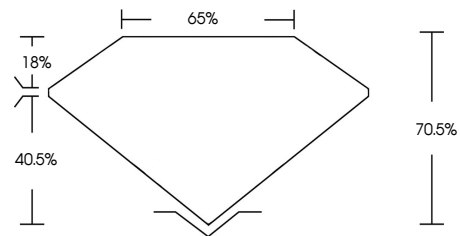

ELECTRONIC COPY

793603135
Report verification at igi.org

DIAMOND REPORT

June 5, 2026
IGI Report Number **793603135**
Description **NATURAL DIAMOND**
Shape and Cutting Style **RADIANT CUT**
Measurements **5.94 X 5.87 X 4.14 MM**
GRADING RESULTS
Carat Weight **1.39 CARAT**
Color Grade **NATURAL FANCY BLACK**
ADDITIONAL GRADING INFORMATION
Fluorescence **NONE**
Inscription(s) **793603135**

PROPORTIONS

Sample Image Used

June 5, 2026
IGI Report Number **793603135**
Description **NATURAL DIAMOND**
Shape and Cutting Style **RADIANT CUT**
Measurements **5.94 X 5.87 X 4.14 MM**
GRADING RESULTS
Carat Weight **1.39 CARAT**
Color Grade **NATURAL FANCY BLACK**