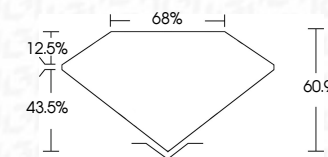

ELECTRONIC COPY

793603133
Report verification at igi.org

June 5, 2026
IGI Report Number **793603133**
Description **NATURAL DIAMOND**
Shape and Cutting Style **SQUARE EMERALD CUT**
Measurements **5.86 X 5.58 X 3.40 MM**
GRADING RESULTS
Carat Weight **1.14 CARAT**
Color Grade **NATURAL FANCY BLACK**

June 5, 2026
IGI Report Number **793603133**
Description **NATURAL DIAMOND**
Shape and Cutting Style **SQUARE EMERALD CUT**
Measurements **5.86 X 5.58 X 3.40 MM**
GRADING RESULTS
Carat Weight **1.14 CARAT**
Color Grade **NATURAL FANCY BLACK**

ADDITIONAL GRADING INFORMATION

Fluorescence **NONE**
Inscription(s) **793603133**

PROPORTIONS

Sample Image Used

COLOR

D - F	G - J	K - M	N - R	S - Z	FANCY
Colorless	Near Colorless	Slightly Tinted	Very Light Color	Light Color	

IGI

June 5, 2026
IGI Report No. **793603133**
SQUARE EMERALD CUT
Carat Weight **1.14 CARAT**
Color Grade **NATURAL FANCY BLACK**
Depth **60.9%**
Table **68%**
Culet **NONE**
Fluorescence **NONE**
Inscription(s) **793603133**