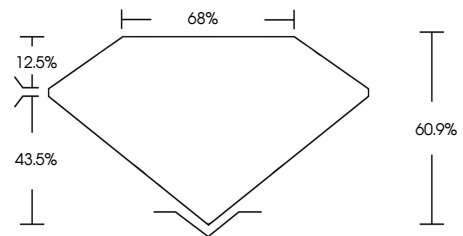

ELECTRONIC COPY

793603133
Report verification at igi.org

June 5, 2026
IGI Report Number **793603133**
Description **NATURAL DIAMOND**
Shape and Cutting Style **SQUARE EMERALD CUT**
Measurements **5.86 X 5.58 X 3.40 MM**
GRADING RESULTS
Carat Weight **1.14 CARAT**
Color Grade **NATURAL FANCY BLACK**

June 5, 2026
IGI Report Number **793603133**
Description **NATURAL DIAMOND**
Shape and Cutting Style **SQUARE EMERALD CUT**
Measurements **5.86 X 5.58 X 3.40 MM**
GRADING RESULTS
Carat Weight **1.14 CARAT**
Color Grade **NATURAL FANCY BLACK**

ADDITIONAL GRADING INFORMATION

Fluorescence **NONE**
Inscription(s) **793603133**

PROPORTIONS

Sample Image Used