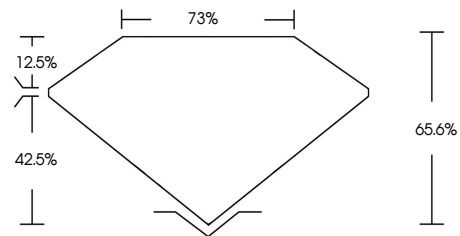

ELECTRONIC COPY

793603131
Report verification at igi.org

June 5, 2026
IGI Report Number **793603131**
Description **NATURAL DIAMOND**
Shape and Cutting Style **RADIANT CUT**
Measurements **6.46 X 4.79 X 3.14 MM**
GRADING RESULTS
Carat Weight **0.96 CARAT**
Color Grade **NATURAL FANCY BLACK**

June 5, 2026
IGI Report Number **793603131**
Description **NATURAL DIAMOND**
Shape and Cutting Style **RADIANT CUT**
Measurements **6.46 X 4.79 X 3.14 MM**
GRADING RESULTS
Carat Weight **0.96 CARAT**
Color Grade **NATURAL FANCY BLACK**

ADDITIONAL GRADING INFORMATION

Fluorescence **NONE**
Inscription(s) **793603131**

PROPORTIONS

Sample Image Used