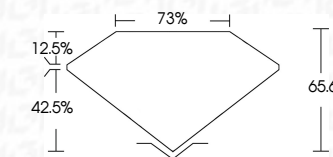

ELECTRONIC COPY

793603131
Report verification at igi.org

June 5, 2026
IGI Report Number **793603131**
Description **NATURAL DIAMOND**
Shape and Cutting Style **RADIANT CUT**
Measurements **6.46 X 4.79 X 3.14 MM**
GRADING RESULTS
Carat Weight **0.96 CARAT**
Color Grade **NATURAL FANCY BLACK**

June 5, 2026
IGI Report Number **793603131**
Description **NATURAL DIAMOND**
Shape and Cutting Style **RADIANT CUT**
Measurements **6.46 X 4.79 X 3.14 MM**
GRADING RESULTS
Carat Weight **0.96 CARAT**
Color Grade **NATURAL FANCY BLACK**

ADDITIONAL GRADING INFORMATION

Fluorescence **NONE**
Inscription(s) **793603131**

PROPORTIONS

Sample Image Used

COLOR

D - F	G - J	K - M	N - R	S - Z	FANCY
Colorless	Near Colorless	Slightly Tinted	Very Light Color	Light Color	