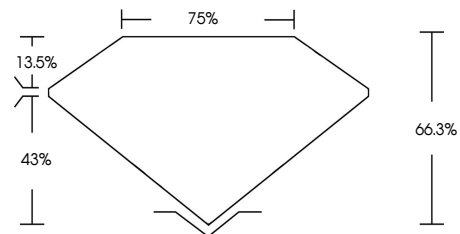

ELECTRONIC COPY

793603128
Report verification at igi.org

DIAMOND REPORT

June 5, 2026
IGI Report Number **793603128**
Description **NATURAL DIAMOND**
Shape and Cutting Style **SQUARE CUSHION MODIFIED
BRILLIANT**
Measurements **5.39 X 5.25 X 3.48 MM**
GRADING RESULTS
Carat Weight **0.90 CARAT**
Color Grade **NATURAL FANCY BLACK**
ADDITIONAL GRADING INFORMATION
Fluorescence **NONE**
Inscription(s) **793603128**

PROPORTIONS

Sample Image Used

June 5, 2026
IGI Report Number **793603128**
Description **NATURAL DIAMOND**
Shape and Cutting Style **SQUARE CUSHION MODIFIED
BRILLIANT**
Measurements **5.39 X 5.25 X 3.48 MM**
GRADING RESULTS
Carat Weight **0.90 CARAT**
Color Grade **NATURAL FANCY BLACK**