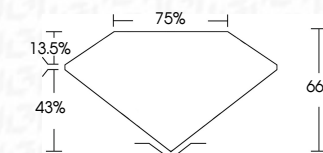

ELECTRONIC COPY

793603128
Report verification at igi.org

DIAMOND REPORT

June 5, 2026
IGI Report Number **793603128**
Description **NATURAL DIAMOND**
Shape and Cutting Style **SQUARE CUSHION MODIFIED
BRILLIANT**
Measurements **5.39 X 5.25 X 3.48 MM**
GRADING RESULTS
Carat Weight **0.90 CARAT**
Color Grade **NATURAL FANCY BLACK**
ADDITIONAL GRADING INFORMATION
Fluorescence **NONE**
Inscription(s) **793603128**

PROPORTIONS

Sample Image Used

June 5, 2026
IGI Report Number **793603128**
Description **NATURAL DIAMOND**
Shape and Cutting Style **SQUARE CUSHION MODIFIED
BRILLIANT**
Measurements **5.39 X 5.25 X 3.48 MM**
GRADING RESULTS
Carat Weight **0.90 CARAT**
Color Grade **NATURAL FANCY BLACK**