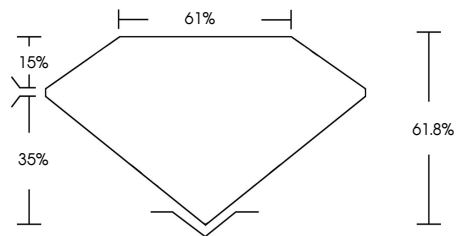

ELECTRONIC COPY

793603119
Report verification at igi.org

June 5, 2026
IGI Report Number **793603119**
Description **NATURAL DIAMOND**
Shape and Cutting Style **PEAR MODIFIED BRILLIANT**
Measurements **7.35 X 4.40 X 2.72 MM**
GRADING RESULTS
Carat Weight **0.76 CARAT**
Color Grade **NATURAL FANCY BLACK**

June 5, 2026
IGI Report Number **793603119**
Description **NATURAL DIAMOND**
Shape and Cutting Style **PEAR MODIFIED BRILLIANT**
Measurements **7.35 X 4.40 X 2.72 MM**
GRADING RESULTS
Carat Weight **0.76 CARAT**
Color Grade **NATURAL FANCY BLACK**
ADDITIONAL GRADING INFORMATION
Fluorescence **NONE**
Inscription(s) **793603119**

PROPORTIONS

Sample Image Used

COLOR

D - F	G - J	K - M	N - R	S - Z	FANCY
Colorless	Near Colorless	Slightly Tinted	Very Light Color	Light Color	

CLARITY

FL	IF	VVS ¹⁻²	VS ¹⁻²	SI ¹⁻²	I ¹⁻³
Flawless	Internally Flawless	Very Very Slightly Included	Very Slightly Included	Slightly Included	Included

ADDITIONAL GRADING INFORMATION

Fluorescence **NONE**
Inscription(s) **793603119**

IGI

June 5, 2026
IGI Report No **793603119**
PEAR MODIFIED BRILLIANT
7.35 X 4.40 X 2.72 MM
Carat Weight **0.76 CARAT**
Color Grade **NATURAL FANCY BLACK**
Depth **61.8%**
Table **61%**
Girdle
Culet
Fluorescence **NONE**
Inscription(s) **793603119**