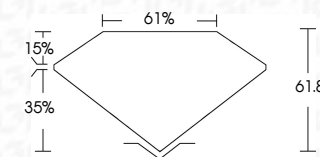

COLOR

D - F	G - J	K - M	N - R	S - Z	FANCY
Colorless	Near Colorless	Slightly Tinted	Very Light Color	Light Color	

CLARITY

FL	IF	VVS¹⁻²	VS¹⁻²	SI¹⁻²	I¹⁻³
Flawless	Internally Flawless	Very Very Slightly Included	Very Slightly Included	Slightly Included	Included

ADDITIONAL GRADING INFORMATION

Fluorescence **NONE**
Inscription(s) **793603119**