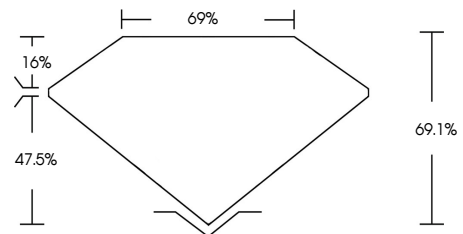

ELECTRONIC COPY

792687098
Report verification at igi.org

May 27, 2026
IGI Report Number **792687098**
Description **NATURAL DIAMOND**
Shape and Cutting Style **HEART BRILLIANT**
Measurements **6.68 X 7.03 X 4.86 MM**
GRADING RESULTS
Carat Weight **1.44 CARAT**
Color Grade **NATURAL FANCY BLACK**

May 27, 2026
IGI Report Number **792687098**
Description **NATURAL DIAMOND**
Shape and Cutting Style **HEART BRILLIANT**
Measurements **6.68 X 7.03 X 4.86 MM**
GRADING RESULTS
Carat Weight **1.44 CARAT**
Color Grade **NATURAL FANCY BLACK**
ADDITIONAL GRADING INFORMATION
Fluorescence **NONE**
Inscription(s) **792687098**

PROPORTIONS

Sample Image Used

COLOR

D - F	G - J	K - M	N - R	S - Z	FANCY
Colorless	Near Colorless	Slightly Tinted	Very Light Color	Light Color	

CLARITY

FL	IF	VVS ¹⁻²	VS ¹⁻²	SI ¹⁻²	I ¹⁻³
Flawless	Internally Flawless	Very Very Slightly Included	Very Slightly Included	Slightly Included	Included