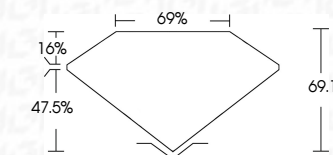

ELECTRONIC COPY

792687098
Report verification at igi.org

May 27, 2026
IGI Report Number **792687098**
Description **NATURAL DIAMOND**
Shape and Cutting Style **HEART BRILLIANT**
Measurements **6.68 X 7.03 X 4.86 MM**
GRADING RESULTS
Carat Weight **1.44 CARAT**
Color Grade **NATURAL FANCY BLACK**

May 27, 2026
IGI Report Number **792687098**
Description **NATURAL DIAMOND**
Shape and Cutting Style **HEART BRILLIANT**
Measurements **6.68 X 7.03 X 4.86 MM**
GRADING RESULTS
Carat Weight **1.44 CARAT**
Color Grade **NATURAL FANCY BLACK**
ADDITIONAL GRADING INFORMATION
Fluorescence **NONE**
Inscription(s) **792687098**

PROPORTIONS

Sample Image Used

COLOR

D - F	G - J	K - M	N - R	S - Z	FANCY
Colorless	Near Colorless	Slightly Tinted	Very Light Color	Light Color	

CLARITY

FL	IF	VVS ¹⁻²	VS ¹⁻²	SI ¹⁻²	I ¹⁻³
Flawless	Internally Flawless	Very Very Slightly Included	Very Slightly Included	Slightly Included	Included