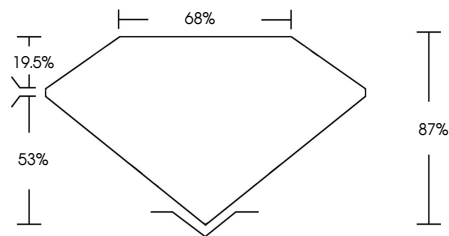

ELECTRONIC COPY

792687081
Report verification at igi.org

May 27, 2026
IGI Report Number **792687081**
Description **NATURAL DIAMOND**
Shape and Cutting Style **SQUARE RADIANT CUT**
Measurements **7.60 X 7.51 X 6.53 MM**
GRADING RESULTS
Carat Weight **3.54 CARATS**
Color Grade **NATURAL FANCY BLACK**

May 27, 2026
IGI Report Number **792687081**
Description **NATURAL DIAMOND**
Shape and Cutting Style **SQUARE RADIANT CUT**
Measurements **7.60 X 7.51 X 6.53 MM**
GRADING RESULTS
Carat Weight **3.54 CARATS**
Color Grade **NATURAL FANCY BLACK**

ADDITIONAL GRADING INFORMATION

Fluorescence **NONE**
Inscription(s) **792687081**

PROPORTIONS

Sample Image Used