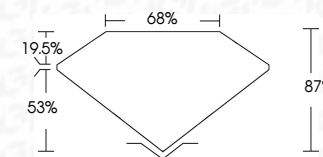

ELECTRONIC COPY

792687081
Report verification at igi.org

May 27, 2026
IGI Report Number **792687081**
Description **NATURAL DIAMOND**
Shape and Cutting Style **SQUARE RADIANT CUT**
Measurements **7.60 X 7.51 X 6.53 MM**
GRADING RESULTS
Carat Weight **3.54 CARATS**
Color Grade **NATURAL FANCY BLACK**

May 27, 2026
IGI Report Number **792687081**
Description **NATURAL DIAMOND**
Shape and Cutting Style **SQUARE RADIANT CUT**
Measurements **7.60 X 7.51 X 6.53 MM**
GRADING RESULTS
Carat Weight **3.54 CARATS**
Color Grade **NATURAL FANCY BLACK**

ADDITIONAL GRADING INFORMATION

Fluorescence **NONE**
Inscription(s) **792687081**

PROPORTIONS

Sample Image Used

COLOR

D - F	G - J	K - M	N - R	S - Z	FANCY
Colorless	Near Colorless	Slightly Tinted	Very Light Color	Light Color	