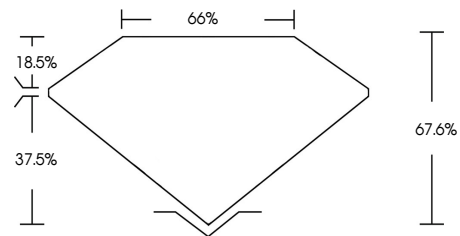

ELECTRONIC COPY

792687080
Report verification at igi.org

May 27, 2026
IGI Report Number **792687080**
Description **NATURAL DIAMOND**
Shape and Cutting Style **SQUARE EMERALD MIXED CUT**
Measurements **5.62 X 5.50 X 3.72 MM**
GRADING RESULTS
Carat Weight **1.12 CARAT**
Color Grade **NATURAL FANCY BLACK**

May 27, 2026
IGI Report Number **792687080**
Description **NATURAL DIAMOND**
Shape and Cutting Style **SQUARE EMERALD MIXED CUT**
Measurements **5.62 X 5.50 X 3.72 MM**
GRADING RESULTS
Carat Weight **1.12 CARAT**
Color Grade **NATURAL FANCY BLACK**
ADDITIONAL GRADING INFORMATION
Fluorescence **NONE**
Inscription(s) **792687080**

PROPORTIONS

Sample Image Used

COLOR

D - F	G - J	K - M	N - R	S - Z	FANCY
Colorless	Near Colorless	Slightly Tinted	Very Light Color	Light Color	

CLARITY

FL	IF	VVS ¹⁻²	VS ¹⁻²	SI ¹⁻²	I ¹⁻³
Flawless	Internally Flawless	Very Very Slightly Included	Very Slightly Included	Slightly Included	Included

ADDITIONAL GRADING INFORMATION

Fluorescence **NONE**
Inscription(s) **792687080**

IGI

May 27, 2026
IGI Report No 792687080
SQUARE EMERALD MIXED CUT
Carat Weight **1.12 CARAT**
Color Grade **NATURAL FANCY BLACK**
Depth **67.6%**
Table **66%**
Culet **NONE**
Fluorescence **NONE**
Inscription(s) **792687080**