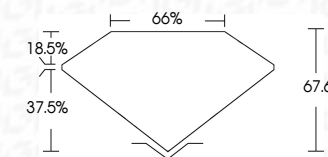

ELECTRONIC COPY

792687080
Report verification at igi.org

May 27, 2026
IGI Report Number **792687080**
Description **NATURAL DIAMOND**
Shape and Cutting Style **SQUARE EMERALD MIXED CUT**
Measurements **5.62 X 5.50 X 3.72 MM**
GRADING RESULTS
Carat Weight **1.12 CARAT**
Color Grade **NATURAL FANCY BLACK**

May 27, 2026
IGI Report Number **792687080**
Description **NATURAL DIAMOND**
Shape and Cutting Style **SQUARE EMERALD MIXED CUT**
Measurements **5.62 X 5.50 X 3.72 MM**
GRADING RESULTS
Carat Weight **1.12 CARAT**
Color Grade **NATURAL FANCY BLACK**
ADDITIONAL GRADING INFORMATION
Fluorescence **NONE**
Inscription(s) **792687080**

PROPORTIONS

Sample Image Used

COLOR

D - F	G - J	K - M	N - R	S - Z	FANCY
Colorless	Near Colorless	Slightly Tinted	Very Light Color	Light Color	

CLARITY

FL	IF	VVS ¹⁻²	VS ¹⁻²	SI ¹⁻²	I ¹⁻³
Flawless	Internally Flawless	Very Very Slightly Included	Very Slightly Included	Slightly Included	Included

ADDITIONAL GRADING INFORMATION

Fluorescence **NONE**
Inscription(s) **792687080**

IGI

May 27, 2026
IGI Report No 792687080
SQUARE EMERALD MIXED CUT
Carat Weight **1.12 CARAT**
Color Grade **NATURAL FANCY BLACK**
Depth **67.6%**
Table **66%**
Culet **NONE**
Fluorescence **NONE**
Inscription(s) **792687080**