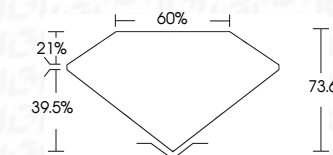

ELECTRONIC COPY

792687074
Report verification at igi.org

May 27, 2026
IGI Report Number **792687074**
Description **NATURAL DIAMOND**
Shape and Cutting Style **EMERALD MIXED CUT**
Measurements **6.18 X 4.43 X 3.26 MM**
GRADING RESULTS
Carat Weight **0.95 CARAT**
Color Grade **NATURAL FANCY BLACK**

May 27, 2026
IGI Report Number **792687074**
Description **NATURAL DIAMOND**
Shape and Cutting Style **EMERALD MIXED CUT**
Measurements **6.18 X 4.43 X 3.26 MM**
GRADING RESULTS
Carat Weight **0.95 CARAT**
Color Grade **NATURAL FANCY BLACK**
ADDITIONAL GRADING INFORMATION
Fluorescence **NONE**
Inscription(s) **792687074**

PROPORTIONS

Sample Image Used

COLOR

D - F	G - J	K - M	N - R	S - Z	FANCY
Colorless	Near Colorless	Slightly Tinted	Very Light Color	Light Color	

CLARITY

FL	IF	VVS ¹⁻²	VS ¹⁻²	SI ¹⁻²	I ¹⁻³
Flawless	Internally Flawless	Very Very Slightly Included	Very Slightly Included	Slightly Included	Included