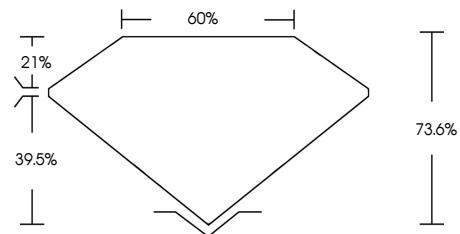

ELECTRONIC COPY

792687074
Report verification at igi.org

May 27, 2026
IGI Report Number **792687074**
Description **NATURAL DIAMOND**
Shape and Cutting Style **EMERALD MIXED CUT**
Measurements **6.18 X 4.43 X 3.26 MM**
GRADING RESULTS
Carat Weight **0.95 CARAT**
Color Grade **NATURAL FANCY BLACK**

May 27, 2026
IGI Report Number **792687074**
Description **NATURAL DIAMOND**
Shape and Cutting Style **EMERALD MIXED CUT**
Measurements **6.18 X 4.43 X 3.26 MM**
GRADING RESULTS
Carat Weight **0.95 CARAT**
Color Grade **NATURAL FANCY BLACK**
ADDITIONAL GRADING INFORMATION
Fluorescence **NONE**
Inscription(s) **792687074**

PROPORTIONS

Sample Image Used

COLOR

D - F	G - J	K - M	N - R	S - Z	FANCY
Colorless	Near Colorless	Slightly Tinted	Very Light Color	Light Color	

CLARITY

FL	IF	VVS ¹⁻²	VS ¹⁻²	SI ¹⁻²	I ¹⁻³
Flawless	Internally Flawless	Very Very Slightly Included	Very Slightly Included	Slightly Included	Included