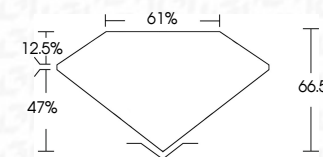

COLOR

D - F	G - J	K - M	N - R	S - Z	FANCY
Colorless	Near Colorless	Slightly Tinted	Very Light Color	Light Color	

CLARITY

FL	IF	VVS¹⁻²	VS¹⁻²	SI¹⁻²	I¹⁻³
Flawless	Internally Flawless	Very Very Slightly Included	Very Slightly Included	Slightly Included	Included

ADDITIONAL GRADING INFORMATION

Fluorescence **NONE**
Inscription(s) **792687072**