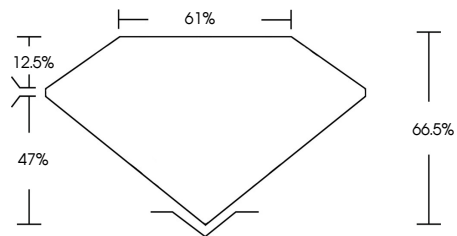

ELECTRONIC COPY

792687072
Report verification at igi.org

May 27, 2026
IGI Report Number **792687072**
Description **NATURAL DIAMOND**
Shape and Cutting Style **PEAR BRILLIANT**
Measurements **6.63 X 4.96 X 3.30 MM**
GRADING RESULTS
Carat Weight **0.66 CARAT**
Color Grade **NATURAL FANCY BLACK**

May 27, 2026
IGI Report Number **792687072**
Description **NATURAL DIAMOND**
Shape and Cutting Style **PEAR BRILLIANT**
Measurements **6.63 X 4.96 X 3.30 MM**
GRADING RESULTS
Carat Weight **0.66 CARAT**
Color Grade **NATURAL FANCY BLACK**
ADDITIONAL GRADING INFORMATION
Fluorescence **NONE**
Inscription(s) **792687072**

PROPORTIONS

Sample Image Used

COLOR

D - F	G - J	K - M	N - R	S - Z	FANCY
Colorless	Near Colorless	Slightly Tinted	Very Light Color	Light Color	

CLARITY

FL	IF	VVS ¹⁻²	VS ¹⁻²	SI ¹⁻²	I ¹⁻³
Flawless	Internally Flawless	Very Very Slightly Included	Very Slightly Included	Slightly Included	Included