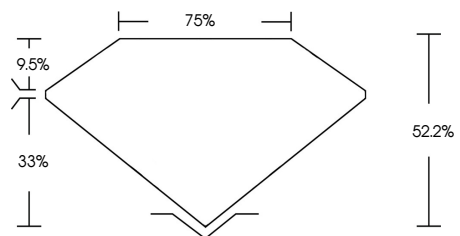

ELECTRONIC COPY

792687069
Report verification at igi.org

May 27, 2026
IGI Report Number **792687069**
Description **NATURAL DIAMOND**
Shape and Cutting Style **SQUARE RADIANT CUT**
Measurements **12.15 X 12.02 X 6.27 MM**
GRADING RESULTS
Carat Weight **9.10 CARATS**
Color Grade **NATURAL FANCY BLACK**

May 27, 2026
IGI Report Number **792687069**
Description **NATURAL DIAMOND**
Shape and Cutting Style **SQUARE RADIANT CUT**
Measurements **12.15 X 12.02 X 6.27 MM**
GRADING RESULTS
Carat Weight **9.10 CARATS**
Color Grade **NATURAL FANCY BLACK**
ADDITIONAL GRADING INFORMATION
Fluorescence **NONE**
Inscription(s) **792687069**

PROPORTIONS

Sample Image Used

COLOR

D - F	G - J	K - M	N - R	S - Z	FANCY
Colorless	Near Colorless	Slightly Tinted	Very Light Color	Light Color	

CLARITY

FL	IF	VVS ¹⁻²	VS ¹⁻²	SI ¹⁻²	I ¹⁻³
Flawless	Internally Flawless	Very Very Slightly Included	Very Slightly Included	Slightly Included	Included

ADDITIONAL GRADING INFORMATION

Fluorescence **NONE**
Inscription(s) **792687069**

IGI

May 27, 2026
IGI Report No 792687069
SQUARE RADIANT CUT
12.15 X 12.02 X 6.27 MM
9.10 CARATS
NATURAL FANCY BLACK
Color Grade
Depth 62.2%
Table 75%
Girdle
Culet
Fluorescence NONE
Inscriptions(s) 792687069