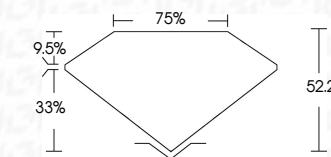

ELECTRONIC COPY

792687069
Report verification at igi.org

May 27, 2026
IGI Report Number **792687069**
Description **NATURAL DIAMOND**
Shape and Cutting Style **SQUARE RADIANT CUT**
Measurements **12.15 X 12.02 X 6.27 MM**
GRADING RESULTS
Carat Weight **9.10 CARATS**
Color Grade **NATURAL FANCY BLACK**

May 27, 2026
IGI Report Number **792687069**
Description **NATURAL DIAMOND**
Shape and Cutting Style **SQUARE RADIANT CUT**
Measurements **12.15 X 12.02 X 6.27 MM**
GRADING RESULTS
Carat Weight **9.10 CARATS**
Color Grade **NATURAL FANCY BLACK**
ADDITIONAL GRADING INFORMATION
Fluorescence **NONE**
Inscription(s) **792687069**

PROPORTIONS

Sample Image Used

COLOR

D - F	G - J	K - M	N - R	S - Z	FANCY
Colorless	Near Colorless	Slightly Tinted	Very Light Color	Light Color	

CLARITY

FL	IF	VVS ¹⁻²	VS ¹⁻²	SI ¹⁻²	I ¹⁻³
Flawless	Internally Flawless	Very Very Slightly Included	Very Slightly Included	Slightly Included	Included

ADDITIONAL GRADING INFORMATION

Fluorescence **NONE**
Inscription(s) **792687069**

IGI

May 27, 2026
IGI Report No 792687069
SQUARE RADIANT CUT
12.15 X 12.02 X 6.27 MM
9.10 CARATS
NATURAL FANCY BLACK
Color Grade
Depth 62.2%
Table 75%
Girdle
Culet
Fluorescence NONE
Inscriptions(s) 792687069