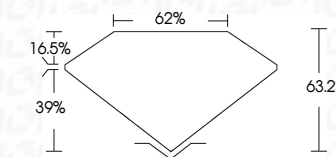

ELECTRONIC COPY

792687064
Report verification at igi.org

May 27, 2026
IGI Report Number **792687064**
Description **NATURAL DIAMOND**
Shape and Cutting Style **OVAL MODIFIED BRILLIANT**
Measurements **10.04 X 8.06 X 5.09 MM**
GRADING RESULTS
Carat Weight **3.41 CARATS**
Color Grade **NATURAL FANCY BLACK**

May 27, 2026
IGI Report Number **792687064**
Description **NATURAL DIAMOND**
Shape and Cutting Style **OVAL MODIFIED BRILLIANT**
Measurements **10.04 X 8.06 X 5.09 MM**
GRADING RESULTS
Carat Weight **3.41 CARATS**
Color Grade **NATURAL FANCY BLACK**
ADDITIONAL GRADING INFORMATION
Fluorescence **NONE**
Inscription(s) **792687064**

PROPORTIONS

Sample Image Used

COLOR

D - F	G - J	K - M	N - R	S - Z	FANCY
Colorless	Near Colorless	Slightly Tinted	Very Light Color	Light Color	

CLARITY

FL	IF	VVS ¹⁻²	VS ¹⁻²	SI ¹⁻²	I ¹⁻³
Flawless	Internally Flawless	Very Very Slightly Included	Very Slightly Included	Slightly Included	Included

ADDITIONAL GRADING INFORMATION

Fluorescence **NONE**
Inscription(s) **792687064**

IGI

May 27, 2026
IGI Report No 792687064
OVAL MODIFIED BRILLIANT
10.04 X 8.06 X 5.09 MM
3.41 CARATS
NATURAL FANCY BLACK
Color Grade
Depth 63.2%
Table 62%
Girdle
None
Fluorescence
Inscriptions(s) 792687064