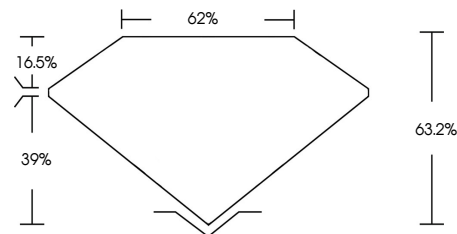

ELECTRONIC COPY

792687064
Report verification at igi.org

May 27, 2026
IGI Report Number **792687064**
Description **NATURAL DIAMOND**
Shape and Cutting Style **OVAL MODIFIED BRILLIANT**
Measurements **10.04 X 8.06 X 5.09 MM**
GRADING RESULTS
Carat Weight **3.41 CARATS**
Color Grade **NATURAL FANCY BLACK**

May 27, 2026
IGI Report Number **792687064**
Description **NATURAL DIAMOND**
Shape and Cutting Style **OVAL MODIFIED BRILLIANT**
Measurements **10.04 X 8.06 X 5.09 MM**
GRADING RESULTS
Carat Weight **3.41 CARATS**
Color Grade **NATURAL FANCY BLACK**
ADDITIONAL GRADING INFORMATION
Fluorescence **NONE**
Inscription(s) **792687064**

PROPORTIONS

Sample Image Used

COLOR

D - F	G - J	K - M	N - R	S - Z	FANCY
Colorless	Near Colorless	Slightly Tinted	Very Light Color	Light Color	

CLARITY

FL	IF	VVS ¹⁻²	VS ¹⁻²	SI ¹⁻²	I ¹⁻³
Flawless	Internally Flawless	Very Very Slightly Included	Very Slightly Included	Slightly Included	Included