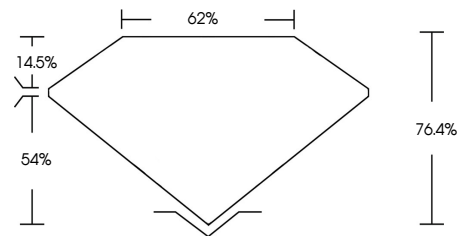

ELECTRONIC COPY

792687045
Report verification at igi.org

May 27, 2026
IGI Report Number **792687045**
Description **NATURAL DIAMOND**
Shape and Cutting Style **PRINCESS CUT**
Measurements **5.54 X 5.42 X 4.14 MM**
GRADING RESULTS
Carat Weight **1.09 CARAT**
Color Grade **NATURAL FANCY BLACK**

May 27, 2026
IGI Report Number **792687045**
Description **NATURAL DIAMOND**
Shape and Cutting Style **PRINCESS CUT**
Measurements **5.54 X 5.42 X 4.14 MM**
GRADING RESULTS
Carat Weight **1.09 CARAT**
Color Grade **NATURAL FANCY BLACK**

ADDITIONAL GRADING INFORMATION

Fluorescence **NONE**
Inscription(s) **792687045**

PROPORTIONS

Sample Image Used