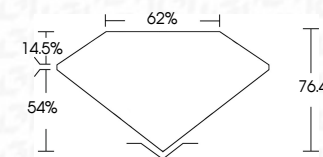

COLOR

D - F	G - J	K - M	N - R	S - Z	FANCY
Colorless	Near Colorless	Slightly Tinted	Very Light Color	Light Color	

CLARITY

FL	IF	VVS¹⁻²	VS¹⁻²	SI¹⁻²	I¹⁻³
Flawless	Internally Flawless	Very Very Slightly Included	Very Slightly Included	Slightly Included	Included

ADDITIONAL GRADING INFORMATION

Fluorescence **NONE**
Inscription(s) **792687045**

IGI