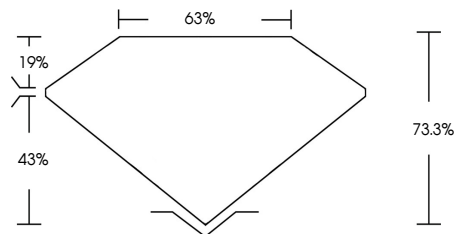

ELECTRONIC COPY

792687044
Report verification at igi.org

DIAMOND REPORT

May 27, 2026
IGI Report Number **792687044**
Description **NATURAL DIAMOND**
Shape and Cutting Style **SQUARE EMERALD MIXED CUT**
Measurements **5.05 X 4.98 X 3.65 MM**
GRADING RESULTS
Carat Weight **0.91 CARAT**
Color Grade **NATURAL FANCY BLACK**
ADDITIONAL GRADING INFORMATION
Fluorescence **NONE**
Inscription(s) **IGI 792687044**

PROPORTIONS

Sample Image Used

May 27, 2026
IGI Report Number **792687044**
Description **NATURAL DIAMOND**
Shape and Cutting Style **SQUARE EMERALD MIXED CUT**
Measurements **5.05 X 4.98 X 3.65 MM**
GRADING RESULTS
Carat Weight **0.91 CARAT**
Color Grade **NATURAL FANCY BLACK**

ADDITIONAL GRADING INFORMATION

Fluorescence **NONE**
Inscription(s) **IGI 792687044**

IGI

May 27, 2026
IGI Report No 792687044
SQUARE EMERALD MIXED CUT
0.91 CARAT
Carat Weight
5.05 X 4.98 X 3.65 MM
Color Grade
NATURAL FANCY BLACK
Depth
73.3%
Table
63%
Clarity
NONE
Fluorescence
Inscription(s)
IGI 792687044