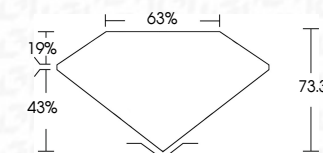

ELECTRONIC COPY

792687044
Report verification at igi.org

DIAMOND REPORT

May 27, 2026
IGI Report Number **792687044**
Description **NATURAL DIAMOND**
Shape and Cutting Style **SQUARE EMERALD MIXED CUT**
Measurements **5.05 X 4.98 X 3.65 MM**
GRADING RESULTS
Carat Weight **0.91 CARAT**
Color Grade **NATURAL FANCY BLACK**
ADDITIONAL GRADING INFORMATION
Fluorescence **NONE**
Inscription(s) **IGI 792687044**

PROPORTIONS

Sample Image Used

May 27, 2026
IGI Report Number **792687044**
Description **NATURAL DIAMOND**
Shape and Cutting Style **SQUARE EMERALD MIXED CUT**
Measurements **5.05 X 4.98 X 3.65 MM**
GRADING RESULTS
Carat Weight **0.91 CARAT**
Color Grade **NATURAL FANCY BLACK**

ADDITIONAL GRADING INFORMATION

Fluorescence **NONE**
Inscription(s) **IGI 792687044**

IGI

May 27, 2026
IGI Report No 792687044
SQUARE EMERALD MIXED CUT
0.91 CARAT
Carat Weight
5.05 X 4.98 X 3.65 MM
Color Grade
NATURAL FANCY BLACK
Depth
73.3%
Table
63%
Clarity
NONE
Fluorescence
Inscription(s)
IGI 792687044