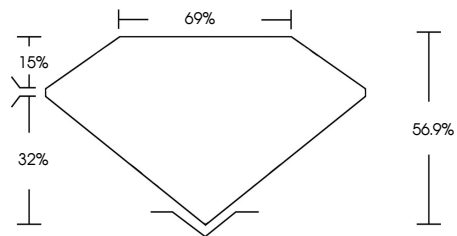

ELECTRONIC COPY

792687042
Report verification at igi.org

May 27, 2026
IGI Report Number **792687042**
Description **NATURAL DIAMOND**
Shape and Cutting Style **CUSHION MODIFIED BRILLIANT**
Measurements **6.84 X 6.63 X 3.77 MM**
GRADING RESULTS
Carat Weight **1.78 CARAT**
Color Grade **NATURAL FANCY BLACK**

May 27, 2026
IGI Report Number **792687042**
Description **NATURAL DIAMOND**
Shape and Cutting Style **CUSHION MODIFIED BRILLIANT**
Measurements **6.84 X 6.63 X 3.77 MM**
GRADING RESULTS
Carat Weight **1.78 CARAT**
Color Grade **NATURAL FANCY BLACK**

ADDITIONAL GRADING INFORMATION

Fluorescence **NONE**
Inscription(s) **792687042**

PROPORTIONS

Sample Image Used