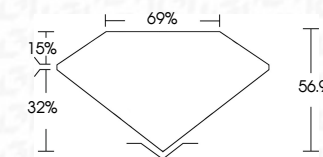

ELECTRONIC COPY

792687042
Report verification at igi.org

May 27, 2026
IGI Report Number **792687042**
Description **NATURAL DIAMOND**
Shape and Cutting Style **CUSHION MODIFIED BRILLIANT**
Measurements **6.84 X 6.63 X 3.77 MM**
GRADING RESULTS
Carat Weight **1.78 CARAT**
Color Grade **NATURAL FANCY BLACK**

May 27, 2026
IGI Report Number **792687042**
Description **NATURAL DIAMOND**
Shape and Cutting Style **CUSHION MODIFIED BRILLIANT**
Measurements **6.84 X 6.63 X 3.77 MM**
GRADING RESULTS
Carat Weight **1.78 CARAT**
Color Grade **NATURAL FANCY BLACK**

ADDITIONAL GRADING INFORMATION

Fluorescence **NONE**
Inscription(s) **792687042**

PROPORTIONS

Sample Image Used

COLOR

D - F	G - J	K - M	N - R	S - Z	FANCY
Colorless	Near Colorless	Slightly Tinted	Very Light Color	Light Color	