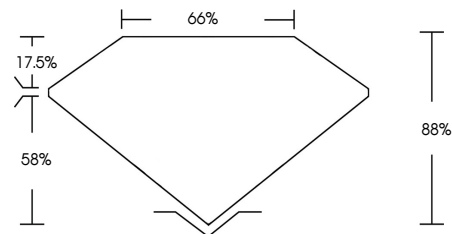

ELECTRONIC COPY

792687026
Report verification at igi.org

May 27, 2026
IGI Report Number **792687026**
Description **NATURAL DIAMOND**
Shape and Cutting Style **CUSHION BRILLIANT**
Measurements **8.66 X 6.74 X 5.93 MM**
GRADING RESULTS
Carat Weight **2.65 CARATS**
Color Grade **NATURAL FANCY BLACK**

May 27, 2026
IGI Report Number **792687026**
Description **NATURAL DIAMOND**
Shape and Cutting Style **CUSHION BRILLIANT**
Measurements **8.66 X 6.74 X 5.93 MM**
GRADING RESULTS
Carat Weight **2.65 CARATS**
Color Grade **NATURAL FANCY BLACK**

ADDITIONAL GRADING INFORMATION

Fluorescence **NONE**
Inscription(s) **792687026**

PROPORTIONS

Sample Image Used