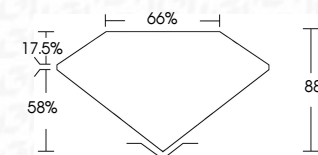

ELECTRONIC COPY

792687026
Report verification at igi.org

May 27, 2026
IGI Report Number **792687026**
Description **NATURAL DIAMOND**
Shape and Cutting Style **CUSHION BRILLIANT**
Measurements **8.66 X 6.74 X 5.93 MM**
GRADING RESULTS
Carat Weight **2.65 CARATS**
Color Grade **NATURAL FANCY BLACK**

May 27, 2026
IGI Report Number **792687026**
Description **NATURAL DIAMOND**
Shape and Cutting Style **CUSHION BRILLIANT**
Measurements **8.66 X 6.74 X 5.93 MM**
GRADING RESULTS
Carat Weight **2.65 CARATS**
Color Grade **NATURAL FANCY BLACK**

ADDITIONAL GRADING INFORMATION

Fluorescence **NONE**
Inscription(s) **792687026**

PROPORTIONS

Sample Image Used

COLOR

D - F	G - J	K - M	N - R	S - Z	FANCY
Colorless	Near Colorless	Slightly Tinted	Very Light Color	Light Color	