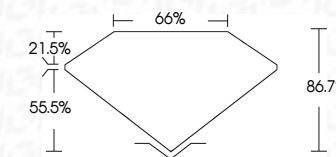

ELECTRONIC COPY

792687015
Report verification at igi.org

May 27, 2026
IGI Report Number **792687015**
Description **NATURAL DIAMOND**
Shape and Cutting Style **CUSHION BRILLIANT**
Measurements **5.44 X 5.33 X 4.62 MM**
GRADING RESULTS
Carat Weight **1.05 CARAT**
Color Grade **NATURAL FANCY BLACK**

May 27, 2026
IGI Report Number **792687015**
Description **NATURAL DIAMOND**
Shape and Cutting Style **CUSHION BRILLIANT**
Measurements **5.44 X 5.33 X 4.62 MM**
GRADING RESULTS
Carat Weight **1.05 CARAT**
Color Grade **NATURAL FANCY BLACK**
ADDITIONAL GRADING INFORMATION
Fluorescence **NONE**
Inscription(s) **792687015**

PROPORTIONS

Sample Image Used

COLOR

D - F	G - J	K - M	N - R	S - Z	FANCY
Colorless	Near Colorless	Slightly Tinted	Very Light Color	Light Color	

CLARITY

FL	IF	VVS ¹⁻²	VS ¹⁻²	SI ¹⁻²	I ¹⁻³
Flawless	Internally Flawless	Very Very Slightly Included	Very Slightly Included	Slightly Included	Included