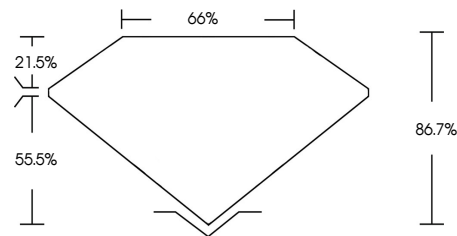

ELECTRONIC COPY

792687015
Report verification at igi.org

May 27, 2026
IGI Report Number **792687015**
Description **NATURAL DIAMOND**
Shape and Cutting Style **CUSHION BRILLIANT**
Measurements **5.44 X 5.33 X 4.62 MM**
GRADING RESULTS
Carat Weight **1.05 CARAT**
Color Grade **NATURAL FANCY BLACK**

May 27, 2026
IGI Report Number **792687015**
Description **NATURAL DIAMOND**
Shape and Cutting Style **CUSHION BRILLIANT**
Measurements **5.44 X 5.33 X 4.62 MM**
GRADING RESULTS
Carat Weight **1.05 CARAT**
Color Grade **NATURAL FANCY BLACK**
ADDITIONAL GRADING INFORMATION
Fluorescence **NONE**
Inscription(s) **792687015**

PROPORTIONS

Sample Image Used

COLOR

D - F	G - J	K - M	N - R	S - Z	FANCY
Colorless	Near Colorless	Slightly Tinted	Very Light Color	Light Color	

CLARITY

FL	IF	VVS ¹⁻²	VS ¹⁻²	SI ¹⁻²	I ¹⁻³
Flawless	Internally Flawless	Very Very Slightly Included	Very Slightly Included	Slightly Included	Included