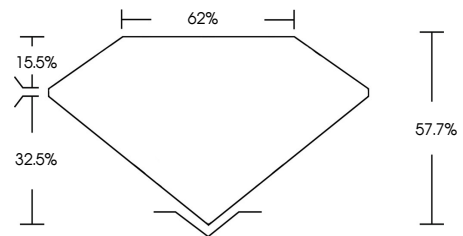

ELECTRONIC COPY

792687011
Report verification at igi.org

DIAMOND REPORT

May 27, 2026
IGI Report Number **792687011**
Description **NATURAL DIAMOND**
Shape and Cutting Style **EMERALD CUT**
Measurements **8.11 X 6.14 X 3.54 MM**
GRADING RESULTS
Carat Weight **1.93 CARAT**
Color Grade **NATURAL FANCY BLACK**
ADDITIONAL GRADING INFORMATION
Fluorescence **NONE**
Inscription(s) **792687011**

PROPORTIONS

Sample Image Used

May 27, 2026
IGI Report Number **792687011**
Description **NATURAL DIAMOND**
Shape and Cutting Style **EMERALD CUT**
Measurements **8.11 X 6.14 X 3.54 MM**
GRADING RESULTS
Carat Weight **1.93 CARAT**
Color Grade **NATURAL FANCY BLACK**

ADDITIONAL GRADING INFORMATION

Fluorescence **NONE**
Inscription(s) **792687011**

IGI

May 27, 2026
IGI Report No 792687011
EMERALD CUT
8.11 X 6.14 X 3.54 MM
Carat Weight **1.93 CARAT**
Color Grade **NATURAL FANCY BLACK**
Depth **57.7%**
Table **62%**
Culet **NONE**
Fluorescence **NONE**
Inscription(s) **792687011**