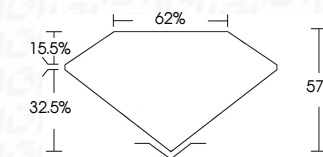

ELECTRONIC COPY

792687011
Report verification at igi.org

DIAMOND REPORT

May 27, 2026
IGI Report Number **792687011**
Description **NATURAL DIAMOND**
Shape and Cutting Style **EMERALD CUT**
Measurements **8.11 X 6.14 X 3.54 MM**
GRADING RESULTS
Carat Weight **1.93 CARAT**
Color Grade **NATURAL FANCY BLACK**
ADDITIONAL GRADING INFORMATION
Fluorescence **NONE**
Inscription(s) **792687011**

PROPORTIONS

Sample Image Used

May 27, 2026
IGI Report Number **792687011**
Description **NATURAL DIAMOND**
Shape and Cutting Style **EMERALD CUT**
Measurements **8.11 X 6.14 X 3.54 MM**
GRADING RESULTS
Carat Weight **1.93 CARAT**
Color Grade **NATURAL FANCY BLACK**

ADDITIONAL GRADING INFORMATION

Fluorescence **NONE**
Inscription(s) **792687011**

IGI

May 27, 2026
IGI Report No 792687011
EMERALD CUT
8.11 X 6.14 X 3.54 MM
Carat Weight **1.93 CARAT**
Color Grade **NATURAL FANCY BLACK**
Depth **57.7%**
Table **62%**
Culet **NONE**
Fluorescence **NONE**
Inscription(s) **792687011**