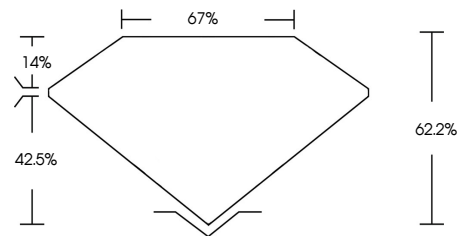

ELECTRONIC COPY

792687006
Report verification at igi.org

May 27, 2026
IGI Report Number **792687006**
Description **NATURAL DIAMOND**
Shape and Cutting Style **TRILLIANT CUT**
Measurements **6.95 X 6.98 X 4.34 MM**
GRADING RESULTS
Carat Weight **1.31 CARAT**
Color Grade **BLACK, TREATED COLOR**

May 27, 2026
IGI Report Number **792687006**
Description **NATURAL DIAMOND**
Shape and Cutting Style **TRILLIANT CUT**
Measurements **6.95 X 6.98 X 4.34 MM**
GRADING RESULTS
Carat Weight **1.31 CARAT**
Color Grade **BLACK, TREATED COLOR**
ADDITIONAL GRADING INFORMATION
Fluorescence **NONE**
Inscription(s) **792687006**

PROPORTIONS

Sample Image Used

COLOR

D - F	G - J	K - M	N - R	S - Z	FANCY
Colorless	Near Colorless	Slightly Tinted	Very Light Color	Light Color	

CLARITY

FL	IF	VVS ¹⁻²	VS ¹⁻²	SI ¹⁻²	I ¹⁻³
Flawless	Internally Flawless	Very Very Slightly Included	Very Slightly Included	Slightly Included	Included

ADDITIONAL GRADING INFORMATION

Fluorescence **NONE**
Inscription(s) **792687006**

IGI

May 27, 2026
IGI Report No 792687006
TRILLIANT CUT
1.31 CARAT
6.95 X 6.98 X 4.34 MM
Color Grade **BLACK, TREATED COLOR**
Depth 62.2%
Girdle 67%
Culet NONE
Fluorescence
Inscription(s) 792687006