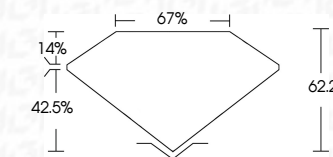

ELECTRONIC COPY

792687006
Report verification at igi.org

May 27, 2026
IGI Report Number **792687006**
Description **NATURAL DIAMOND**
Shape and Cutting Style **TRILLIANT CUT**
Measurements **6.95 X 6.98 X 4.34 MM**
GRADING RESULTS
Carat Weight **1.31 CARAT**
Color Grade **BLACK, TREATED COLOR**

May 27, 2026
IGI Report Number **792687006**
Description **NATURAL DIAMOND**
Shape and Cutting Style **TRILLIANT CUT**
Measurements **6.95 X 6.98 X 4.34 MM**
GRADING RESULTS
Carat Weight **1.31 CARAT**
Color Grade **BLACK, TREATED COLOR**
ADDITIONAL GRADING INFORMATION
Fluorescence **NONE**
Inscription(s) **792687006**

PROPORTIONS

Sample Image Used

COLOR

D - F	G - J	K - M	N - R	S - Z	FANCY
Colorless	Near Colorless	Slightly Tinted	Very Light Color	Light Color	

CLARITY

FL	IF	VVS ¹⁻²	VS ¹⁻²	SI ¹⁻²	I ¹⁻³
Flawless	Internally Flawless	Very Very Slightly Included	Very Slightly Included	Slightly Included	Included

ADDITIONAL GRADING INFORMATION

Fluorescence **NONE**
Inscription(s) **792687006**

IGI

May 27, 2026
IGI Report No 792687006
TRILLIANT CUT
1.31 CARAT
6.95 X 6.98 X 4.34 MM
Color Grade **BLACK, TREATED COLOR**
Depth 62.2%
Girdle 67%
Culet NONE
Fluorescence
Inscription(s) 792687006