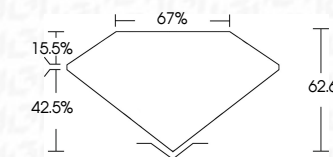

ELECTRONIC COPY

792687001
Report verification at igi.org

May 27, 2026
IGI Report Number **792687001**
Description **NATURAL DIAMOND**
Shape and Cutting Style **HEART BRILLIANT**
Measurements **6.99 X 6.76 X 4.23 MM**
GRADING RESULTS
Carat Weight **1.27 CARAT**
Color Grade **BLACK, TREATED COLOR**

May 27, 2026
IGI Report Number **792687001**
Description **NATURAL DIAMOND**
Shape and Cutting Style **HEART BRILLIANT**
Measurements **6.99 X 6.76 X 4.23 MM**
GRADING RESULTS
Carat Weight **1.27 CARAT**
Color Grade **BLACK, TREATED COLOR**

ADDITIONAL GRADING INFORMATION

Fluorescence **NONE**
Inscription(s) **792687001**

PROPORTIONS

Sample Image Used

COLOR

D - F	G - J	K - M	N - R	S - Z	FANCY
Colorless	Near Colorless	Slightly Tinted	Very Light Color	Light Color	