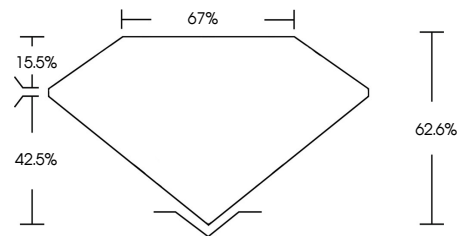

ELECTRONIC COPY

792687001
Report verification at igi.org

May 27, 2026
IGI Report Number **792687001**
Description **NATURAL DIAMOND**
Shape and Cutting Style **HEART BRILLIANT**
Measurements **6.99 X 6.76 X 4.23 MM**
GRADING RESULTS
Carat Weight **1.27 CARAT**
Color Grade **BLACK, TREATED COLOR**

May 27, 2026
IGI Report Number **792687001**
Description **NATURAL DIAMOND**
Shape and Cutting Style **HEART BRILLIANT**
Measurements **6.99 X 6.76 X 4.23 MM**
GRADING RESULTS
Carat Weight **1.27 CARAT**
Color Grade **BLACK, TREATED COLOR**

ADDITIONAL GRADING INFORMATION

Fluorescence **NONE**
Inscription(s) **792687001**

PROPORTIONS

Sample Image Used