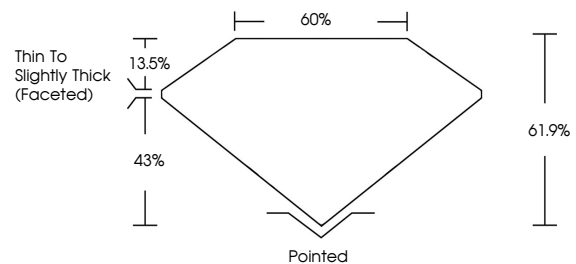

ELECTRONIC COPY

792678459
Report verification at igi.org

May 13, 2026
IGI Report Number **792678459**
Description **NATURAL DIAMOND**
Shape and Cutting Style **PEAR BRILLIANT**
Measurements **9.24 X 5.88 X 3.64 MM**
GRADING RESULTS
Carat Weight **1.20 CARAT**
Color Grade **G**
Clarity Grade **SI 2**
Cut Grade **EXCELLENT**

May 13, 2026
IGI Report Number **792678459**
Description **NATURAL DIAMOND**
Shape and Cutting Style **PEAR BRILLIANT**
Measurements **9.24 X 5.88 X 3.64 MM**

GRADING RESULTS
Carat Weight **1.20 CARAT**
Color Grade **G**
Clarity Grade **SI 2**
Cut Grade **EXCELLENT**

ADDITIONAL GRADING INFORMATION
Polish **EXCELLENT**
Symmetry **EXCELLENT**
Fluorescence **SLIGHT**
Inscription(s) **792678459**

PROPORTIONS

Sample Image Used

CLARITY CHARACTERISTICS

KEY TO SYMBOLS

Red symbols indicate internal characteristics.
Green symbols indicate external characteristics.

ADDITIONAL GRADING INFORMATION

Polish **EXCELLENT**
Symmetry **EXCELLENT**
Fluorescence **SLIGHT**
Inscription(s) **792678459**

IGI

May 13, 2026
IGI Report No 792678459
PEAR BRILLIANT
9.24 X 5.88 X 3.64 MM
1.20 CARAT
G
SI 2
EXCELLENT
61.9%
60%
Thin To Slightly Thick (Faceted)
Pointed
EXCELLENT
EXCELLENT
SLIGHT
SLIGHT
792678459