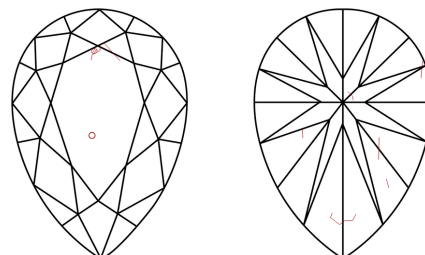

ELECTRONIC COPY

792678459
Report verification at igi.org

May 13, 2026
IGI Report Number **792678459**
Description **NATURAL DIAMOND**
Shape and Cutting Style **PEAR BRILLIANT**
Measurements **9.24 X 5.88 X 3.64 MM**
GRADING RESULTS
Carat Weight **1.20 CARAT**
Color Grade **G**
Clarity Grade **SI 2**
Cut Grade **EXCELLENT**

May 13, 2026
IGI Report Number **792678459**
Description **NATURAL DIAMOND**
Shape and Cutting Style **PEAR BRILLIANT**
Measurements **9.24 X 5.88 X 3.64 MM**

GRADING RESULTS
Carat Weight **1.20 CARAT**
Color Grade **G**
Clarity Grade **SI 2**
Cut Grade **EXCELLENT**

ADDITIONAL GRADING INFORMATION
Polish **EXCELLENT**
Symmetry **EXCELLENT**
Fluorescence **SLIGHT**
Inscription(s) **792678459**

PROPORTIONS

Sample Image Used

CLARITY CHARACTERISTICS

KEY TO SYMBOLS

Red symbols indicate internal characteristics.
Green symbols indicate external characteristics.