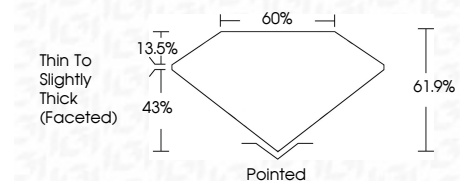

ADDITIONAL GRADING INFORMATION

Polish **EXCELLENT**
Symmetry **EXCELLENT**
Fluorescence **SLIGHT**
Inscription(s) **792678459**

IGI

May 13, 2026
IGI Report No 792678459
PEAR BRILLIANT
9.24 X 5.88 X 3.64 MM
1.20 CARAT
G
SI 2
EXCELLENT
61.9%
60%
Thin To Slightly Thick (Faceted)
Pointed
EXCELLENT
EXCELLENT
SLIGHT
SLIGHT
792678459