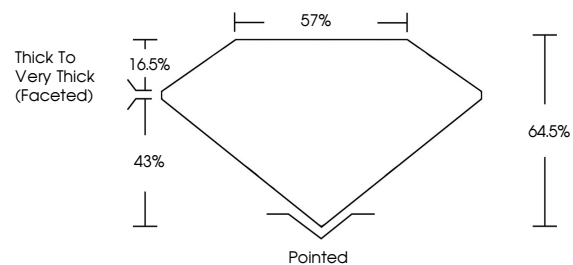

GRADING RESULTS

Carat Weight **1.50 CARAT**
Color Grade **I**
Clarity Grade **VS 2**
Cut Grade **VERY GOOD**

ADDITIONAL GRADING INFORMATION

Polish **EXCELLENT**
Symmetry **EXCELLENT**
Fluorescence **NONE**
Inscription(s) **(IGI) 790690780**

IGI

April 15, 2026
IGI Report No 790690780
PEAR BRILLIANT
9.87 X 6.19 X 3.99 MM
1.50 CARAT
I
VS 2
VERY GOOD
64.5%
57%
Thick to Very Thick (Faceted)
Pointed
EXCELLENT
EXCELLENT
NONE
(IGI) 790690780

DIAMOND REPORT

April 15, 2026
IGI Report Number **790690780**
Description **NATURAL DIAMOND**
Shape and Cutting Style **PEAR BRILLIANT**
Measurements **9.87 X 6.19 X 3.99 MM**

GRADING RESULTS

Carat Weight **1.50 CARAT**
Color Grade **I**
Clarity Grade **VS 2**
Cut Grade **VERY GOOD**

ADDITIONAL GRADING INFORMATION

Polish **EXCELLENT**
Symmetry **EXCELLENT**
Fluorescence **NONE**
Inscription(s) **(IGI) 790690780**

PROPORTIONS

Sample Image Used

CLARITY CHARACTERISTICS

KEY TO SYMBOLS

Red symbols indicate internal characteristics.
Green symbols indicate external characteristics.