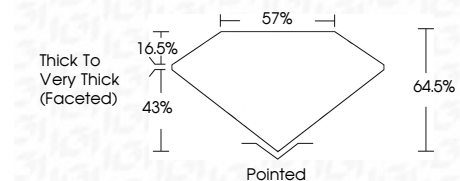

ELECTRONIC COPY

790690780
Report verification at igi.org

April 15, 2026
IGI Report Number **790690780**
Description **NATURAL DIAMOND**
Shape and Cutting Style **PEAR BRILLIANT**
Measurements **9.87 X 6.19 X 3.99 MM**

GRADING RESULTS

Carat Weight **1.50 CARAT**
Color Grade **I**
Clarity Grade **VS 2**
Cut Grade **VERY GOOD**

ADDITIONAL GRADING INFORMATION

Polish **EXCELLENT**
Symmetry **EXCELLENT**
Fluorescence **NONE**
Inscription(s) **(IGI) 790690780**

IGI

April 15, 2026
IGI Report No 790690780
PEAR BRILLIANT
9.87 X 6.19 X 3.99 MM
1.50 CARAT
I
VS 2
VERY GOOD
64.5%
57%
Thick to Very Thick (Faceted)
Pointed
EXCELLENT
EXCELLENT
NONE
(IGI) 790690780

DIAMOND REPORT

April 15, 2026
IGI Report Number **790690780**
Description **NATURAL DIAMOND**
Shape and Cutting Style **PEAR BRILLIANT**
Measurements **9.87 X 6.19 X 3.99 MM**

GRADING RESULTS

Carat Weight **1.50 CARAT**
Color Grade **I**
Clarity Grade **VS 2**
Cut Grade **VERY GOOD**