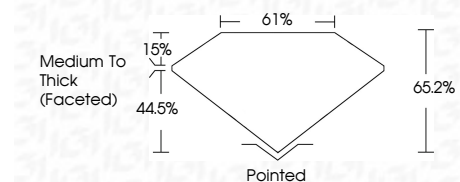

ELECTRONIC COPY

790682859
Report verification at igi.org

June 12, 2026
IGI Report Number **790682859**
Description **NATURAL DIAMOND**
Shape and Cutting Style **PEAR BRILLIANT**
Measurements **8.49 X 5.57 X 3.63 MM**

GRADING RESULTS

Carat Weight **1.04 CARAT**
Color Grade **E**
Clarity Grade **SI 2**
Cut Grade **VERY GOOD**

ADDITIONAL GRADING INFORMATION

Polish **VERY GOOD**
Symmetry **VERY GOOD**
Fluorescence **NONE**
Inscription(s) **(IGI) 790682859**

IGI

June 12, 2026
IGI Report No 790682859
PEAR BRILLIANT
8.49 X 5.57 X 3.63 MM
1.04 CARAT
E
SI 2
VERY GOOD
66.2%
61%
Medium To Thick (Faceted)
Pointed
VERY GOOD
VERY GOOD
NONE
(IGI) 790682859

DIAMOND REPORT

June 12, 2026
IGI Report Number **790682859**
Description **NATURAL DIAMOND**
Shape and Cutting Style **PEAR BRILLIANT**
Measurements **8.49 X 5.57 X 3.63 MM**

GRADING RESULTS

Carat Weight **1.04 CARAT**
Color Grade **E**
Clarity Grade **SI 2**
Cut Grade **VERY GOOD**