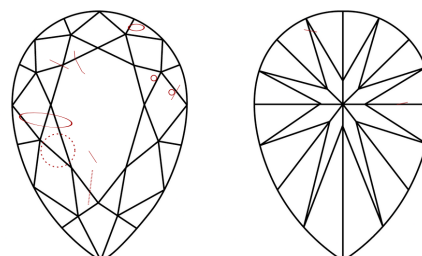

ELECTRONIC COPY

790682859
Report verification at igi.org

June 12, 2026
IGI Report Number **790682859**
Description **NATURAL DIAMOND**
Shape and Cutting Style **PEAR BRILLIANT**
Measurements **8.49 X 5.57 X 3.63 MM**

IGI

June 12, 2026
IGI Report No 790682859
PEAR BRILLIANT
8.49 X 5.57 X 3.63 MM
1.04 CARAT
E
SI 2
VERY GOOD
66.2%
61%
Medium To Thick (Faceted)
Pointed
VERY GOOD
VERY GOOD
NONE
(IGI) 790682859

DIAMOND REPORT

June 12, 2026
IGI Report Number **790682859**
Description **NATURAL DIAMOND**
Shape and Cutting Style **PEAR BRILLIANT**
Measurements **8.49 X 5.57 X 3.63 MM**

GRADING RESULTS

Carat Weight **1.04 CARAT**
Color Grade **E**
Clarity Grade **SI 2**
Cut Grade **VERY GOOD**

ADDITIONAL GRADING INFORMATION

Polish **VERY GOOD**
Symmetry **VERY GOOD**
Fluorescence **NONE**
Inscription(s) **(IGI) 790682859**

PROPORTIONS

CLARITY CHARACTERISTICS

KEY TO SYMBOLS

Red symbols indicate internal characteristics.
Green symbols indicate external characteristics.