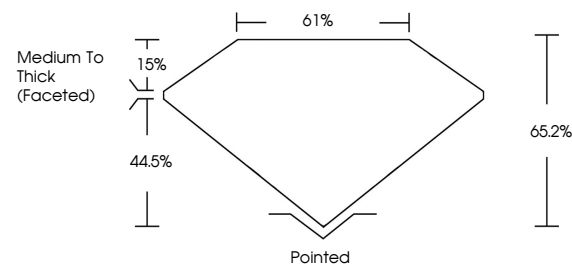

GRADING RESULTS

Carat Weight **1.04 CARAT**
Color Grade **E**
Clarity Grade **SI 2**
Cut Grade **VERY GOOD**

ADDITIONAL GRADING INFORMATION

Polish **VERY GOOD**
Symmetry **VERY GOOD**
Fluorescence **NONE**
Inscription(s) **(IGI) 790682859**

IGI

June 12, 2026
IGI Report No 790682859
PEAR BRILLIANT
8.49 X 5.57 X 3.63 MM
1.04 CARAT
E
SI 2
VERY GOOD
66.2%
61%
Medium To Thick (Faceted)
Pointed
VERY GOOD
VERY GOOD
NONE
(IGI) 790682859

DIAMOND REPORT

June 12, 2026
IGI Report Number **790682859**
Description **NATURAL DIAMOND**
Shape and Cutting Style **PEAR BRILLIANT**
Measurements **8.49 X 5.57 X 3.63 MM**

GRADING RESULTS

Carat Weight **1.04 CARAT**
Color Grade **E**
Clarity Grade **SI 2**
Cut Grade **VERY GOOD**

ADDITIONAL GRADING INFORMATION

Polish **VERY GOOD**
Symmetry **VERY GOOD**
Fluorescence **NONE**
Inscription(s) **(IGI) 790682859**

PROPORTIONS

CLARITY CHARACTERISTICS

KEY TO SYMBOLS

Red symbols indicate internal characteristics.
Green symbols indicate external characteristics.