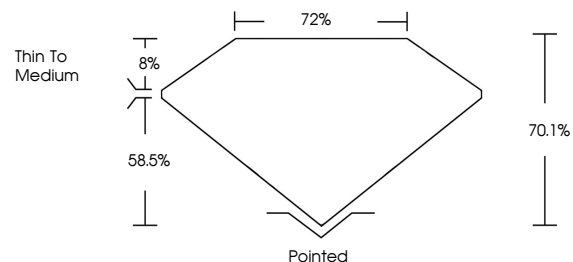

**DIAMOND REPORT**

April 25, 2026  
IGI Report Number **790643467**  
Description **NATURAL DIAMOND**  
Shape and Cutting Style **PRINCESS CUT**  
Measurements **5.64 X 5.62 X 3.94 MM**

**GRADING RESULTS**

Carat Weight **1.00 CARAT**  
Color Grade **H**  
Clarity Grade **VS 1**  
Cut Grade **EXCELLENT**

**ADDITIONAL GRADING INFORMATION**

Polish **EXCELLENT**  
Symmetry **EXCELLENT**  
Fluorescence **NONE**  
Inscription(s) **IGI 790643467**

**PROPORTIONS**

Sample Image Used

**CLARITY CHARACTERISTICS**

**KEY TO SYMBOLS**

Red symbols indicate internal characteristics.  
Green symbols indicate external characteristics.

**COLOR**

| D - F     | G - J          | K - M           | N - R            | S - Z       | FANCY |
|-----------|----------------|-----------------|------------------|-------------|-------|
| Colorless | Near Colorless | Slightly Tinted | Very Light Color | Light Color |       |