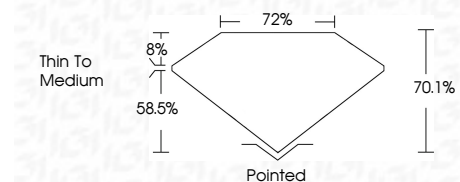

**ELECTRONIC COPY**

790643467  
Report verification at [igi.org](http://igi.org)

April 25, 2026  
IGI Report Number **790643467**  
Description **NATURAL DIAMOND**  
Shape and Cutting Style **PRINCESS CUT**  
Measurements **5.64 X 5.62 X 3.94 MM**

**GRADING RESULTS**

Carat Weight **1.00 CARAT**  
Color Grade **H**  
Clarity Grade **VS 1**  
Cut Grade **EXCELLENT**

**ADDITIONAL GRADING INFORMATION**

Polish **EXCELLENT**  
Symmetry **EXCELLENT**  
Fluorescence **NONE**  
Inscription(s) **IGI 790643467**

**IGI**

April 25, 2026  
IGI Report No 790643467  
**PRINCESS CUT**  
5.64 X 5.62 X 3.94 MM  
1.00 CARAT  
H  
VS 1  
EXCELLENT  
70.1%  
72%  
Thin To Medium  
Pointed  
EXCELLENT  
EXCELLENT  
NONE  
IGI 790643467

**DIAMOND REPORT**

April 25, 2026  
IGI Report Number **790643467**  
Description **NATURAL DIAMOND**  
Shape and Cutting Style **PRINCESS CUT**  
Measurements **5.64 X 5.62 X 3.94 MM**

**GRADING RESULTS**