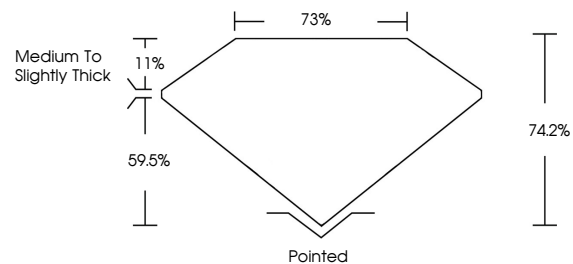

GRADING RESULTS

Carat Weight **2.51 CARATS**
Color Grade **I**
Clarity Grade **VS 1**
Cut Grade **VERY GOOD**

ADDITIONAL GRADING INFORMATION

Polish **EXCELLENT**
Symmetry **EXCELLENT**
Fluorescence **NONE**
Inscription(s) **(IGI) 790643445**

IGI

April 23, 2026
IGI Report No 790643445
PRINCESS CUT
7.37 X 7.29 X 5.41 MM
2.51 CARATS
I
Color Grade
VS 1
VERY GOOD
74.2%
73%
Medium To Slightly Thick
Pointed
EXCELLENT
EXCELLENT
NONE
(IGI) 790643445

DIAMOND REPORT

April 23, 2026
IGI Report Number **790643445**
Description **NATURAL DIAMOND**
Shape and Cutting Style **PRINCESS CUT**
Measurements **7.37 X 7.29 X 5.41 MM**

GRADING RESULTS

Carat Weight **2.51 CARATS**
Color Grade **I**
Clarity Grade **VS 1**
Cut Grade **VERY GOOD**

ADDITIONAL GRADING INFORMATION

Polish **EXCELLENT**
Symmetry **EXCELLENT**
Fluorescence **NONE**
Inscription(s) **(IGI) 790643445**

PROPORTIONS

Sample Image Used

CLARITY CHARACTERISTICS

KEY TO SYMBOLS

Red symbols indicate internal characteristics.
Green symbols indicate external characteristics.