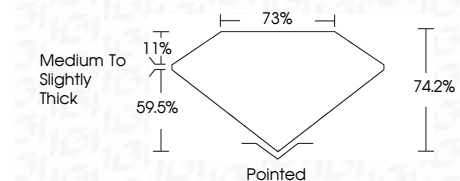

ELECTRONIC COPY

790643445
Report verification at igi.org

April 23, 2026
IGI Report Number **790643445**
Description **NATURAL DIAMOND**
Shape and Cutting Style **PRINCESS CUT**
Measurements **7.37 X 7.29 X 5.41 MM**

GRADING RESULTS

Carat Weight **2.51 CARATS**
Color Grade **I**
Clarity Grade **VS 1**
Cut Grade **VERY GOOD**

ADDITIONAL GRADING INFORMATION

Polish **EXCELLENT**
Symmetry **EXCELLENT**
Fluorescence **NONE**
Inscription(s) **(IGI) 790643445**

IGI

April 23, 2026
IGI Report No 790643445
PRINCESS CUT
7.37 X 7.29 X 5.41 MM
2.51 CARATS
I
Color Grade
VS 1
VERY GOOD
74.2%
73%
Medium To Slightly Thick
Pointed
EXCELLENT
EXCELLENT
NONE
(IGI) 790643445

DIAMOND REPORT

April 23, 2026
IGI Report Number **790643445**
Description **NATURAL DIAMOND**
Shape and Cutting Style **PRINCESS CUT**
Measurements **7.37 X 7.29 X 5.41 MM**

GRADING RESULTS

Carat Weight **2.51 CARATS**
Color Grade **I**
Clarity Grade **VS 1**
Cut Grade **VERY GOOD**